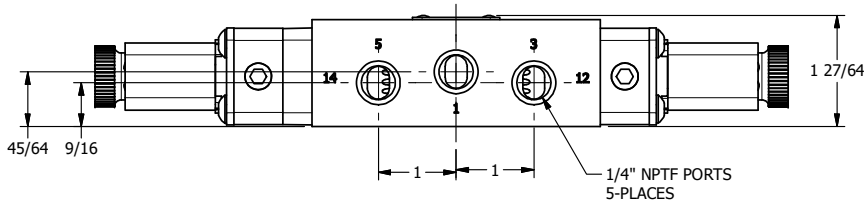

4 | 3 | 2 | 1

4 | 3 | 2

AAA
PRODUCTS
INTERNATIONAL

AAA PRODUCTS INTERNATIONAL
7114 Harry Hines Blvd
Dallas, TX 75235

TITLE: 1/4" SIDE PORT, DBL SOL, 3 POS,
SPR CTR, SOL SHFT, FLOAT CTR SPL,
DUST EXCLDR

DRAWING NO.:
DIM_ESY2GL