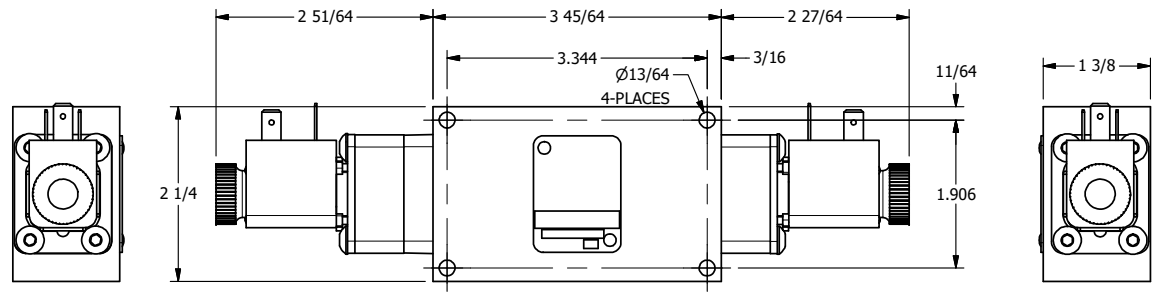

4 | 3 | 2 | 1

4 | 3 | 2

AAA
PRODUCTS
INTERNATIONAL

AAA PRODUCTS INTERNATIONAL
7114 Harry Hines Blvd
Dallas, TX 75235

TITLE: 1/4" SIDE PORT, DBL SOL, 3 POS,
SPR CTR, SOL SHFT, FLOAT CTR SPL,
DUST EXCLDR

DRAWING NO.:
DIM_ESY2GL