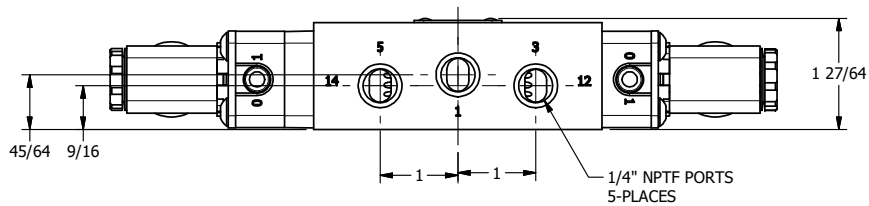

4 3 2 1

B

B

A

A

AAA
PRODUCTS
INTERNATIONAL

**AAA PRODUCTS
INTERNATIONAL**
7114 Harry Hines Blvd
Dallas, TX 75235

TITLE: 1/4" SIDE PORT, DBL SOL, 3 POS,
SPR CTR, SOL SHFT, FLOAT CTR SPL,
MOLD-OVER, EXT PILOT

DRAWING NO.:
DIM_ESY2GJZ

4 3 2

THE INFORMATION CONTAINED WITHIN THIS DOCUMENT IS PROPRIETARY TO AAA PRODUCTS AND MAY NOT BE DISCLOSED WITHOUT PRIOR WRITTEN CONSENT