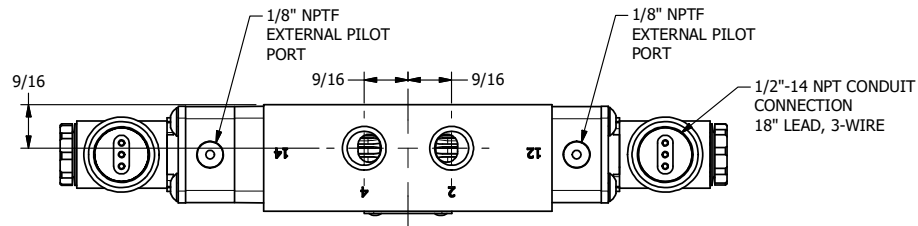

4 3 2 1

B

B

A

A

AAA
PRODUCTS
INTERNATIONAL

**AAA PRODUCTS
INTERNATIONAL**
7114 Harry Hines Blvd
Dallas, TX 75235

TITLE: 1/4" SIDE PORT, DBL SOL, 3 POS,
SPR CTR, SOL SHFT, FLOAT CTR SPL,
MOLD-OVER, EXT PILOT

DRAWING NO.:
DIM_ESY2GJZ

4 3 2

THE INFORMATION CONTAINED WITHIN THIS DOCUMENT IS PROPRIETARY TO AAA PRODUCTS AND MAY NOT BE DISCLOSED WITHOUT PRIOR WRITTEN CONSENT