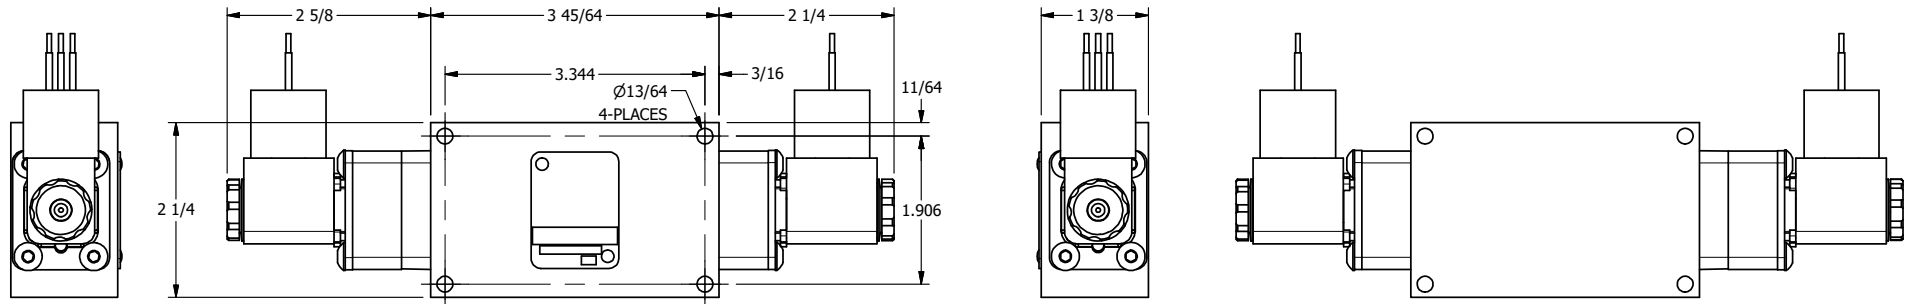

4 3 2 1

B

B

A

A

AAA
PRODUCTS
INTERNATIONAL

**AAA PRODUCTS
INTERNATIONAL**
7114 Harry Hines Blvd
Dallas, TX 75235

TITLE: 1/4" SIDE PORT, DBL SOL, 3 POS,
SPR CTR, SOL SHFT, FLOAT CTR SPL,
MOLD-OVER, EXT PILOT

DRAWING NO.:
DIM_ESY2GJZ

4 3 2

THE INFORMATION CONTAINED WITHIN THIS DOCUMENT IS PROPRIETARY TO AAA PRODUCTS AND MAY NOT BE DISCLOSED WITHOUT PRIOR WRITTEN CONSENT