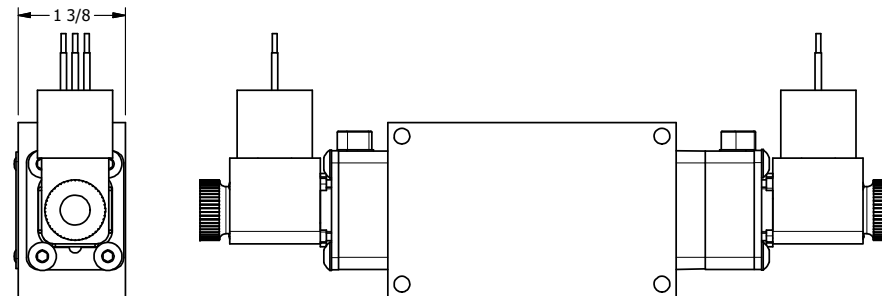

4

3

2

1

**AAA**  
PRODUCTS  
INTERNATIONAL

**AAA PRODUCTS  
INTERNATIONAL**  
7114 Harry Hines Blvd  
Dallas, TX 75235

TITLE: 1/4" SIDE PORT, DBL SOL, 3 POS,  
SPR CTR, FLOAT CTR SPL, MOLD-OVER,  
LCKNG OVRD, DUST EXCLDR

DRAWING NO.:  
DIM\_ESY2GJOL

THE INFORMATION CONTAINED WITHIN THIS DOCUMENT IS PROPRIETARY TO AAA PRODUCTS AND MAY NOT BE DISCLOSED WITHOUT PRIOR WRITTEN CONSENT

4

3

2

1