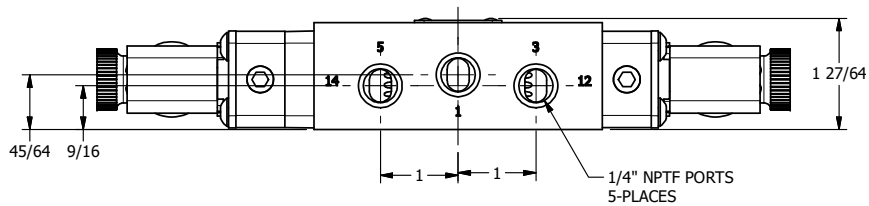

4

3

2

1

**AAA**  
PRODUCTS  
INTERNATIONAL

**AAA PRODUCTS  
INTERNATIONAL**  
7114 Harry Hines Blvd  
Dallas, TX 75235

TITLE: 1/4" SIDE PORT, DBL SOL, 3 POS,  
SPR CTR, FLOAT CTR SPL, MOLD-OVER,  
LCKNG OVRD, DUST EXCLDR