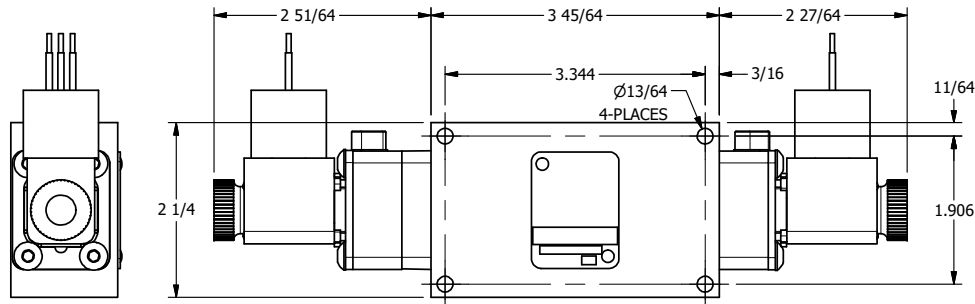

4

3

2

1

**AAA**  
PRODUCTS  
INTERNATIONAL

**AAA PRODUCTS  
INTERNATIONAL**  
7114 Harry Hines Blvd  
Dallas, TX 75235

TITLE: 1/4" SIDE PORT, DBL SOL, 3 POS,  
SPR CTR, FLOAT CTR SPL, MOLD-OVER,  
LCKNG OVRD, DUST EXCLDR

DRAWING NO.:  
DIM\_ESY2GJOL

THE INFORMATION CONTAINED WITHIN THIS DOCUMENT IS PROPRIETARY TO AAA PRODUCTS AND MAY NOT BE DISCLOSED WITHOUT PRIOR WRITTEN CONSENT

4

3

2

1