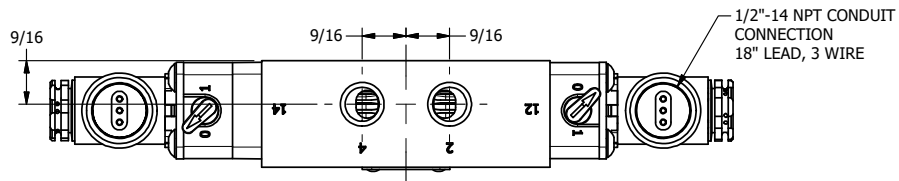

4

3

2

1

**AAA**  
PRODUCTS  
INTERNATIONAL

**AAA PRODUCTS  
INTERNATIONAL**  
7114 Harry Hines Blvd  
Dallas, TX 75235

TITLE: 1/4" SIDE PORT, DBL SOL, 3 POS,  
SPR CTR, SOL SHFT, REGEN CTR SPL,  
MOLD-OVER, LCKNG OVRD, SIDE VENT