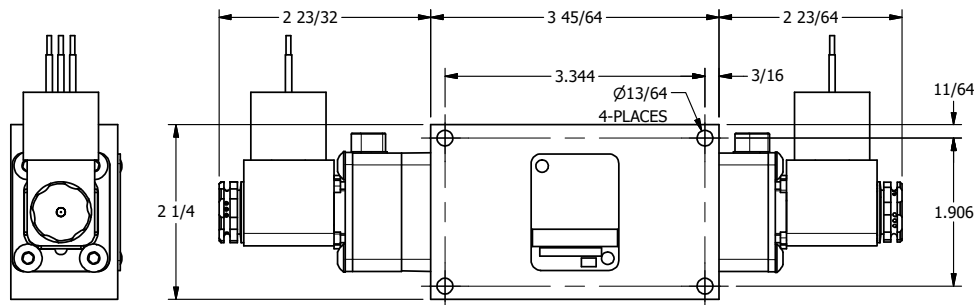

4

3

2

1

**AAA**  
PRODUCTS  
INTERNATIONAL

**AAA PRODUCTS  
INTERNATIONAL**  
7114 Harry Hines Blvd  
Dallas, TX 75235

TITLE: 1/4" SIDE PORT, DBL SOL, 3 POS,  
SPR CTR, SOL SHFT, REGEN CTR SPL,  
MOLD-OVER, LCKNG OVRD, SIDE VENT