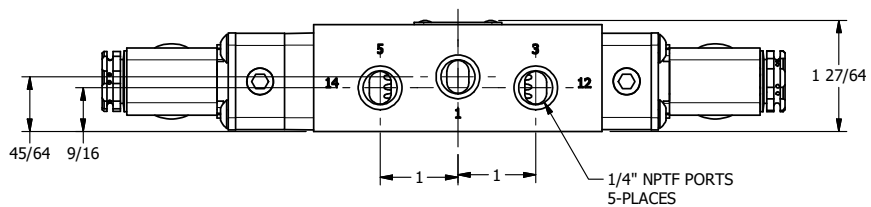

4

3

2

1

**AAA**  
PRODUCTS  
INTERNATIONAL

**AAA PRODUCTS  
INTERNATIONAL**  
7114 Harry Hines Blvd  
Dallas, TX 75235

TITLE: 1/4" SIDE PORT, DBL SOL, 3 POS,  
SPR CTR, SOL SHFT, REGEN CTR SPL,  
MOLD-OVER, LCKNG OVRD, SIDE VENT