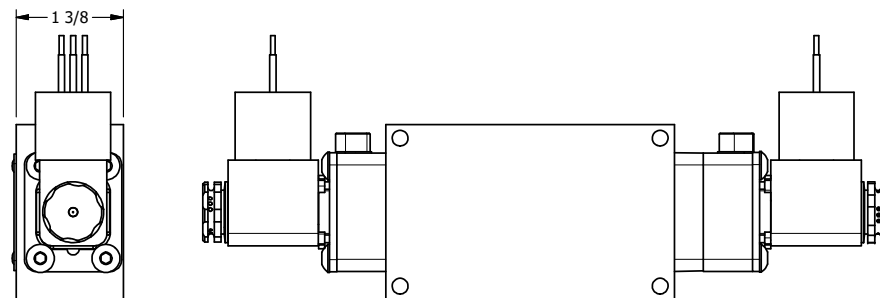

4

3

2

1

**AAA**  
PRODUCTS  
INTERNATIONAL

**AAA PRODUCTS  
INTERNATIONAL**  
7114 Harry Hines Blvd  
Dallas, TX 75235

TITLE: 1/4" SIDE PORT, DBL SOL, 3 POS,  
SPR CTR, SOL SHFT, REGEN CTR SPL,  
MOLD-OVER, LCKNG OVRD, SIDE VENT