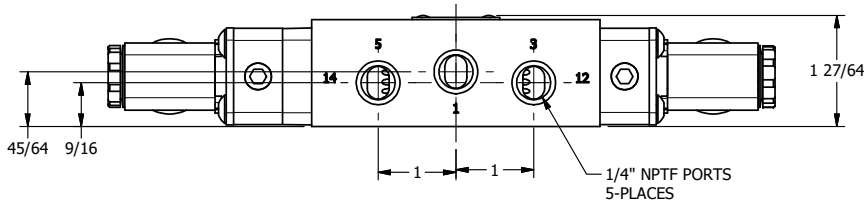

4 3 2 1

B

B

A

A

AAA
PRODUCTS
INTERNATIONAL

**AAA PRODUCTS
INTERNATIONAL**
7114 Harry Hines Blvd
Dallas, TX 75235

TITLE: 1/4" SIDE PORT, DBL SOL, 3 POS,
SPR CTR, SOL SHFT, FLOAT CTR SPL,
MOLD-OVER, LCKNG OVRD