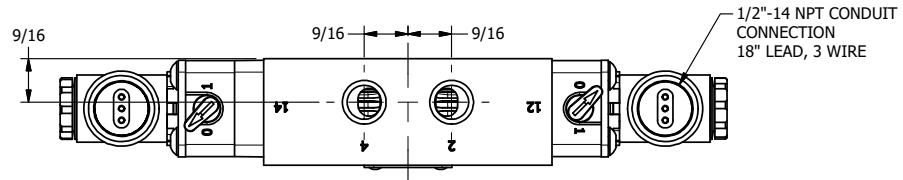

4 3 2 1

B

B

A

A

AAA
PRODUCTS
INTERNATIONAL

**AAA PRODUCTS
INTERNATIONAL**
7114 Harry Hines Blvd
Dallas, TX 75235

TITLE: 1/4" SIDE PORT, DBL SOL, 3 POS,
SPR CTR, SOL SHFT, FLOAT CTR SPL,
MOLD-OVER, LCKNG OVRD