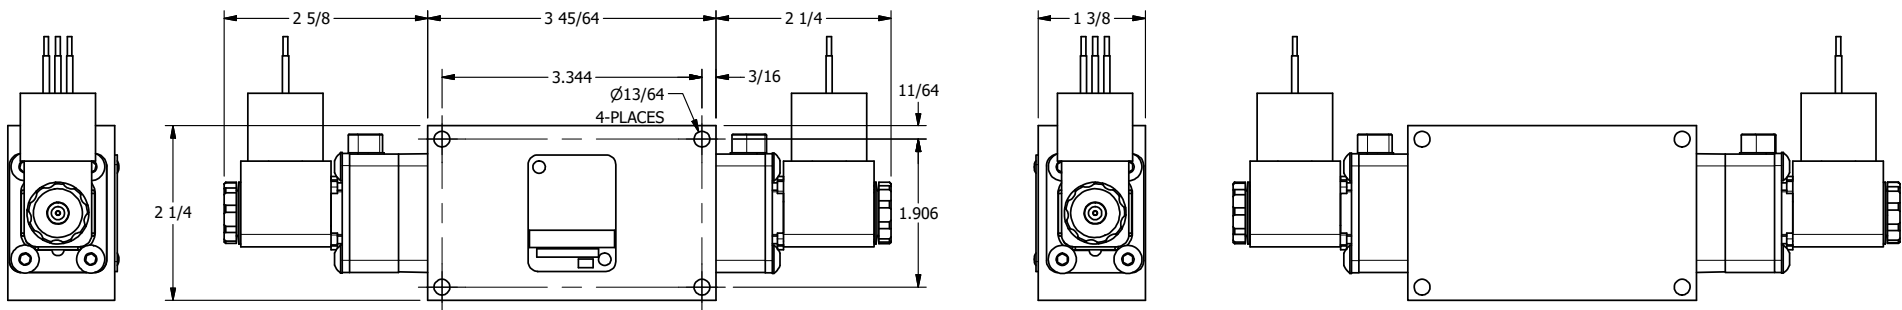

4 3 2 1

B

B

A

A

AAA
PRODUCTS
INTERNATIONAL

**AAA PRODUCTS
INTERNATIONAL**
7114 Harry Hines Blvd
Dallas, TX 75235

TITLE: 1/4" SIDE PORT, DBL SOL, 3 POS,
SPR CTR, SOL SHFT, FLOAT CTR SPL,
MOLD-OVER, LCKNG OVRD

DRAWING NO.:
DIM_ESY2GJO

4 3 2

THE INFORMATION CONTAINED WITHIN THIS DOCUMENT IS PROPRIETARY TO AAA PRODUCTS AND MAY NOT BE DISCLOSED WITHOUT PRIOR WRITTEN CONSENT