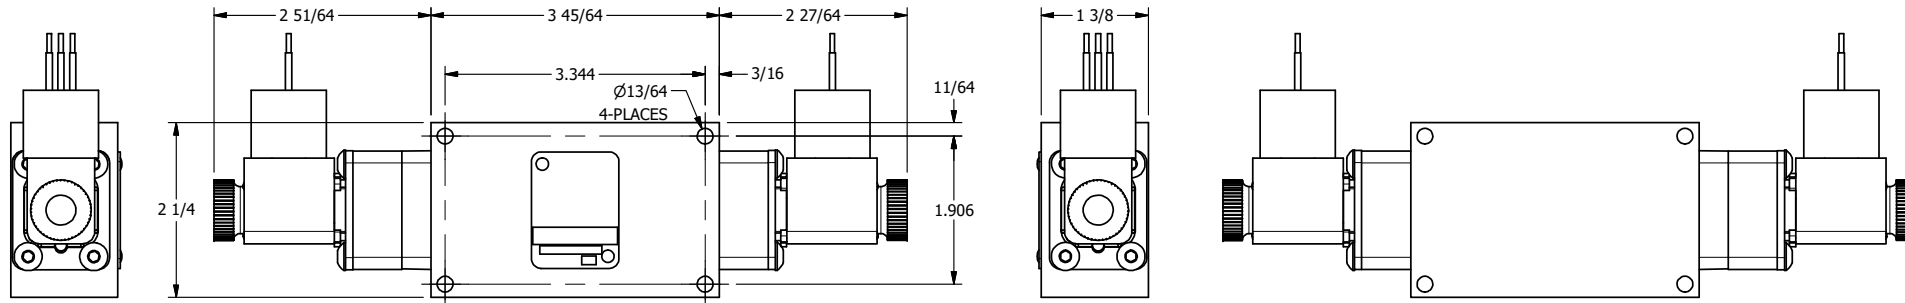

4 3 2 1

B

B

A

A

4 3 2

AAA
PRODUCTS
INTERNATIONAL

**AAA PRODUCTS
INTERNATIONAL**
7114 Harry Hines Blvd
Dallas, TX 75235

TITLE: 1/4" SIDE PORT, DBL SOL, 3 POS,
FLOAT SPR CTR, MOLD-OVER,
DUST EXCLDR, EXT PILOT

DRAWING NO.:
DIM_ESY2GJLZ

THE INFORMATION CONTAINED WITHIN THIS DOCUMENT IS PROPRIETARY TO AAA PRODUCTS AND MAY NOT BE DISCLOSED WITHOUT PRIOR WRITTEN CONSENT

A

2