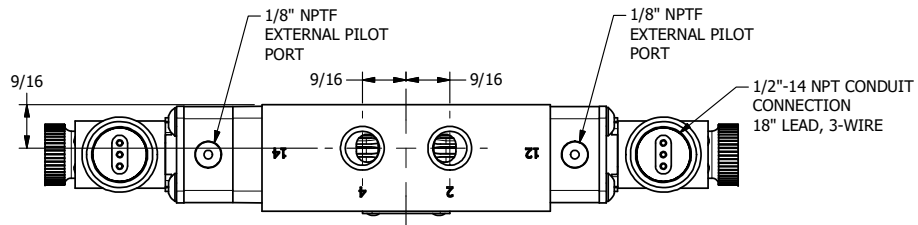

4 3 2 1

B

B

A

A

4 3 2

AAA
PRODUCTS
INTERNATIONAL

**AAA PRODUCTS
INTERNATIONAL**
7114 Harry Hines Blvd
Dallas, TX 75235

TITLE: 1/4" SIDE PORT, DBL SOL, 3 POS,
FLOAT SPR CTR, MOLD-OVER,
DUST EXCLDR, EXT PILOT

DRAWING NO.:
DIM_ESY2GJLZ

THE INFORMATION CONTAINED WITHIN THIS DOCUMENT IS PROPRIETARY TO AAA PRODUCTS AND MAY NOT BE DISCLOSED WITHOUT PRIOR WRITTEN CONSENT

A

2