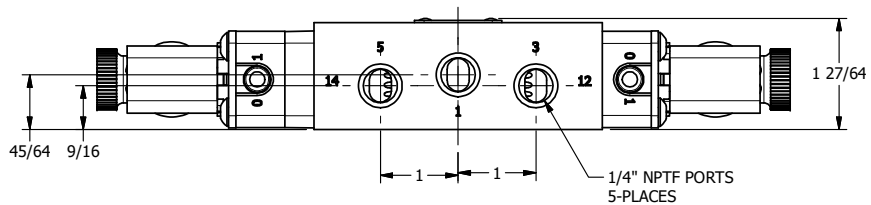

4 3 2 1

B

B

A

A

4 3 2

AAA
PRODUCTS
INTERNATIONAL

**AAA PRODUCTS
INTERNATIONAL**
7114 Harry Hines Blvd
Dallas, TX 75235

TITLE: 1/4" SIDE PORT, DBL SOL, 3 POS,
FLOAT SPR CTR, MOLD-OVER,
DUST EXCLDR, EXT PILOT

DRAWING NO.:
DIM_ESY2GJLZ

THE INFORMATION CONTAINED WITHIN THIS DOCUMENT IS PROPRIETARY TO AAA PRODUCTS AND MAY NOT BE DISCLOSED WITHOUT PRIOR WRITTEN CONSENT

A

2