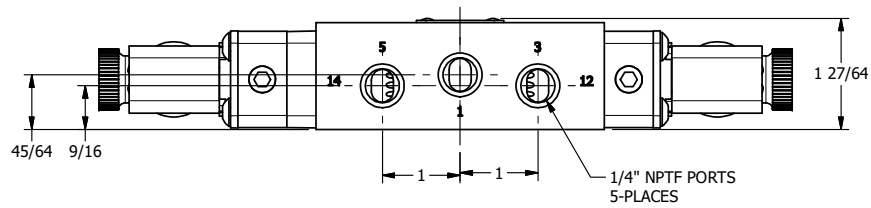

4 3 2 1

B

B

A

A

**AAA**  
PRODUCTS  
INTERNATIONAL

**AAA PRODUCTS INTERNATIONAL**  
7114 Harry Hines Blvd  
Dallas, TX 75235

TITLE: 1/4" SIDE PORT, DBL SOL, 3 POS,  
SPR CTR, SOL SHFT, FLOAT CTR SPL,  
MOLD-OVER, DUST EXCLDR

DRAWING NO.:  
DIM\_ESY2GJL

4 3 2

THE INFORMATION CONTAINED WITHIN THIS DOCUMENT IS PROPRIETARY TO AAA PRODUCTS AND MAY NOT BE DISCLOSED WITHOUT PRIOR WRITTEN CONSENT