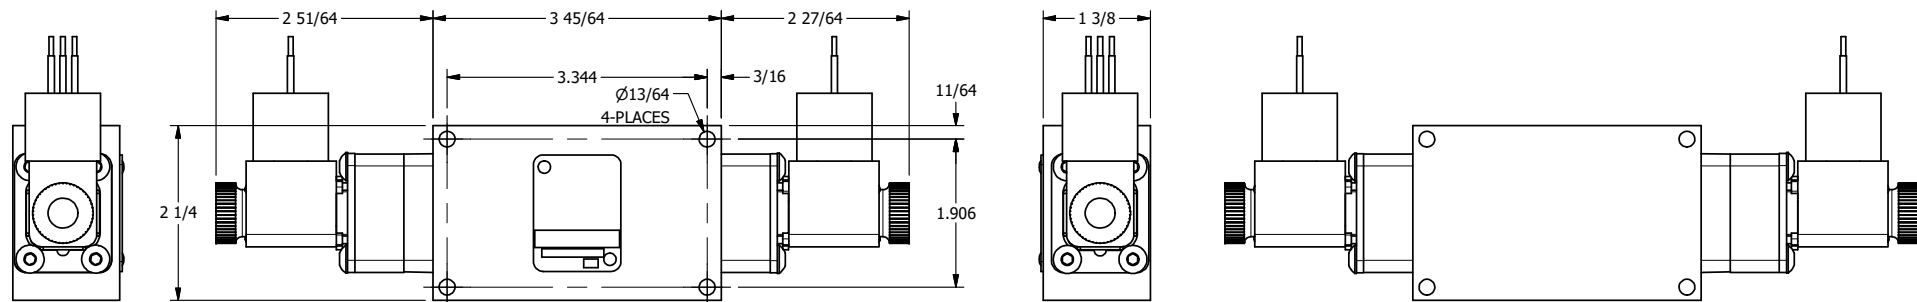

4 3 2 1

B

B

A

A

**AAA**  
PRODUCTS  
INTERNATIONAL

**AAA PRODUCTS INTERNATIONAL**  
7114 Harry Hines Blvd  
Dallas, TX 75235

TITLE: 1/4" SIDE PORT, DBL SOL, 3 POS,  
SPR CTR, SOL SHFT, FLOAT CTR SPL,  
MOLD-OVER, DUST EXCLDR

DRAWING NO.:  
DIM\_ESY2GJL

4 3 2

THE INFORMATION CONTAINED WITHIN THIS DOCUMENT IS PROPRIETARY TO AAA PRODUCTS AND MAY NOT BE DISCLOSED WITHOUT PRIOR WRITTEN CONSENT