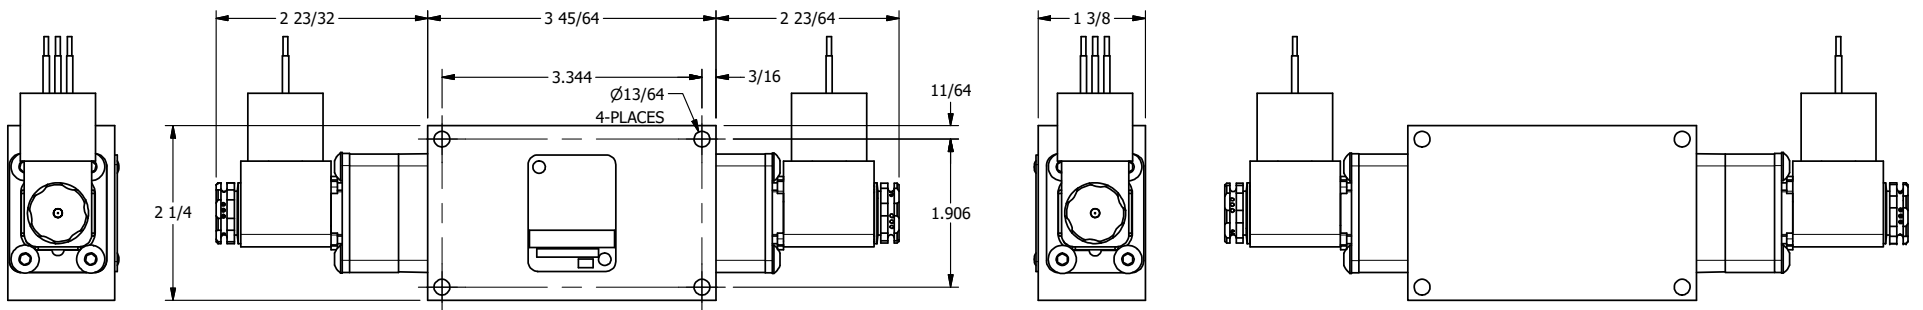

4 3 2 1

B

B

A

A

**AAA**  
PRODUCTS  
INTERNATIONAL

**AAA PRODUCTS  
INTERNATIONAL**  
7114 Harry Hines Blvd  
Dallas, TX 75235

TITLE: 1/4" SIDE PORT, DBL SOL, 3 POS,  
SPR CTR, SOL SHFT, REGEN CTR SPL,  
MOLD-OVER, SIDE VENT

DRAWING NO.:  
DIM\_ESY2GJC

4 3 2

THE INFORMATION CONTAINED WITHIN THIS DOCUMENT IS PROPRIETARY TO AAA PRODUCTS AND MAY NOT BE DISCLOSED WITHOUT PRIOR WRITTEN CONSENT