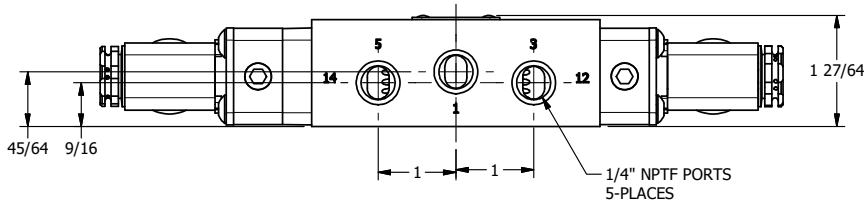

4 3 2 1

B

B

A

A

**AAA**  
PRODUCTS  
INTERNATIONAL

**AAA PRODUCTS  
INTERNATIONAL**  
7114 Harry Hines Blvd  
Dallas, TX 75235

TITLE: 1/4" SIDE PORT, DBL SOL, 3 POS,  
SPR CTR, SOL SHFT, REGEN CTR SPL,  
MOLD-OVER, SIDE VENT

DRAWING NO.:  
DIM\_ESY2GJC

4 3 2

THE INFORMATION CONTAINED WITHIN THIS DOCUMENT IS PROPRIETARY TO AAA PRODUCTS AND MAY NOT BE DISCLOSED WITHOUT PRIOR WRITTEN CONSENT