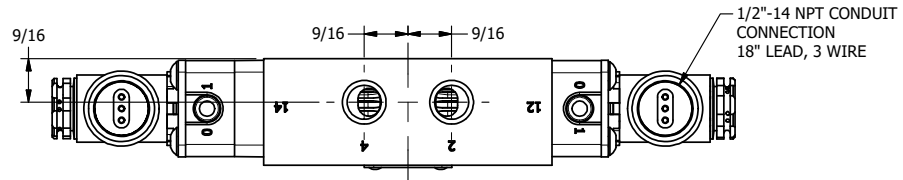

4 3 2 1

B

B

A

A

**AAA**  
PRODUCTS  
INTERNATIONAL

**AAA PRODUCTS  
INTERNATIONAL**  
7114 Harry Hines Blvd  
Dallas, TX 75235

TITLE: 1/4" SIDE PORT, DBL SOL, 3 POS,  
SPR CTR, SOL SHFT, REGEN CTR SPL,  
MOLD-OVER, SIDE VENT