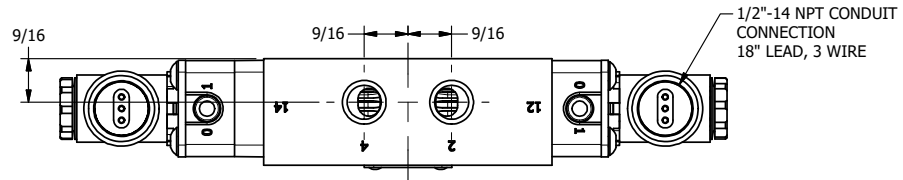

4 3 2 1

B

B

A

A

**AAA**  
PRODUCTS  
INTERNATIONAL

**AAA PRODUCTS  
INTERNATIONAL**  
7114 Harry Hines Blvd  
Dallas, TX 75235

TITLE: 1/4" SIDE PORT, DBL SOL, 3 POS,  
SPR CTR, SOL SHFT, FLOAT CTR SPL,  
MOLD-OVER