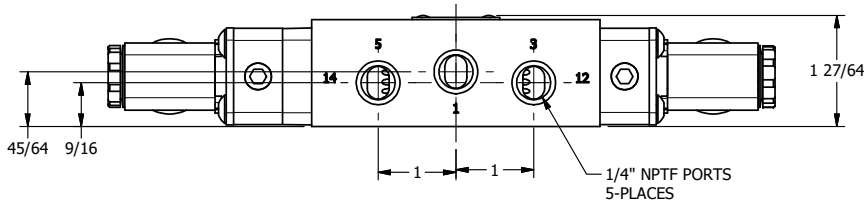

4 3 2 1

B

B

A

A

**AAA**  
PRODUCTS  
INTERNATIONAL

**AAA PRODUCTS  
INTERNATIONAL**  
7114 Harry Hines Blvd  
Dallas, TX 75235

TITLE: 1/4" SIDE PORT, DBL SOL, 3 POS,  
SPR CTR, SOL SHFT, FLOAT CTR SPL,  
MOLD-OVER