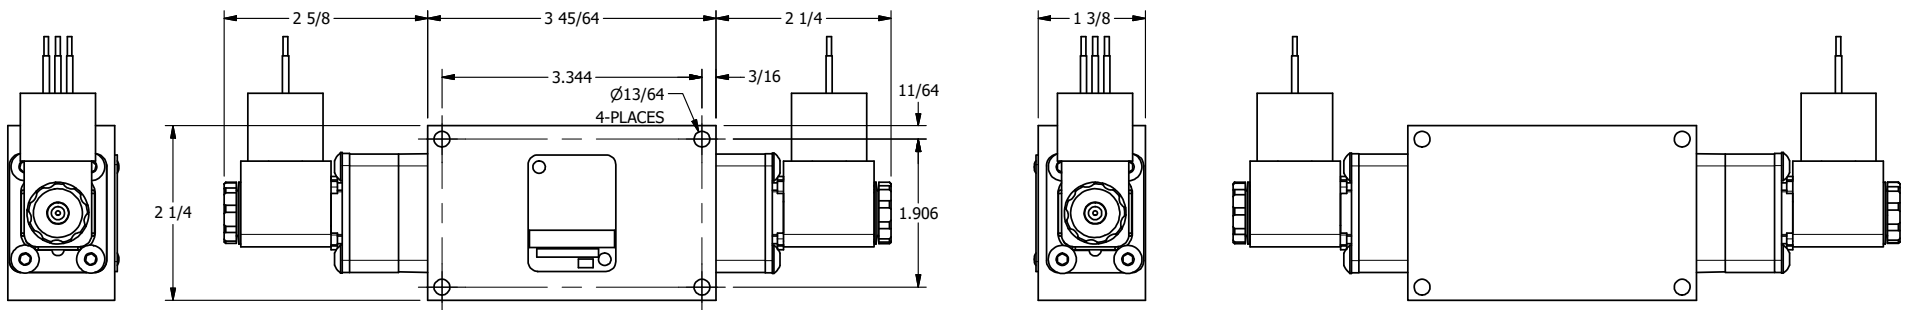

4 3 2 1

B

B

A

A

**AAA**  
PRODUCTS  
INTERNATIONAL

**AAA PRODUCTS  
INTERNATIONAL**  
7114 Harry Hines Blvd  
Dallas, TX 75235

TITLE: 1/4" SIDE PORT, DBL SOL, 3 POS,  
SPR CTR, SOL SHFT, FLOAT CTR SPL,  
MOLD-OVER

DRAWING NO.:  
DIM\_ESY2GJ

4 3 2

THE INFORMATION CONTAINED WITHIN THIS DOCUMENT IS PROPRIETARY TO AAA PRODUCTS AND MAY NOT BE DISCLOSED WITHOUT PRIOR WRITTEN CONSENT