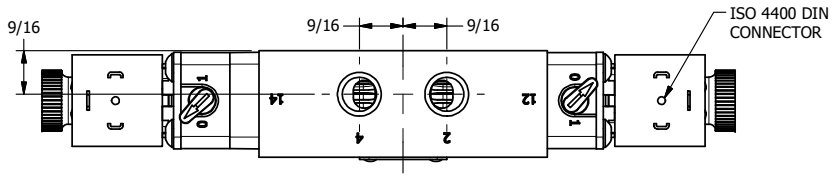

4 | 3 | 2 | 1

B

B

A

A

4 | 3 | 2

AAA
PRODUCTS
INTERNATIONAL

AAA PRODUCTS INTERNATIONAL
7114 Harry Hines Blvd
Dallas, TX 75235

TITLE: 1/4" SIDE PORT, DBL SOL, 3 POS,
SPR CTR, FLOAT CTR SPL, HIGH TMPE,
LCKNG OVRD, DUST EXCLDR

DRAWING NO.:
DIM_ESY2GHOL

THE INFORMATION CONTAINED WITHIN THIS DOCUMENT IS PROPRIETARY TO AAA PRODUCTS AND MAY NOT BE DISCLOSED WITHOUT PRIOR WRITTEN CONSENT