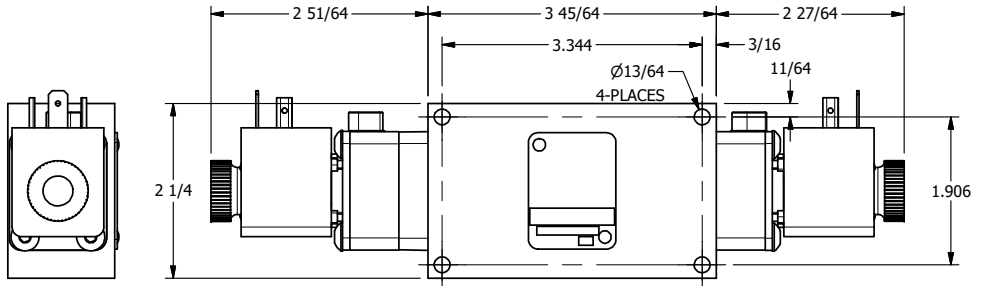

4 | 3 | 2 | 1

B

B

A

A

4 | 3 | 2

AAA
PRODUCTS
INTERNATIONAL

AAA PRODUCTS INTERNATIONAL
7114 Harry Hines Blvd
Dallas, TX 75235

TITLE: 1/4" SIDE PORT, DBL SOL, 3 POS,
SPR CTR, FLOAT CTR SPL, HIGH TMPE,
LCKNG OVRD, DUST EXCLDR

DRAWING NO.:
DIM_ESY2GHOL

THE INFORMATION CONTAINED WITHIN THIS DOCUMENT IS PROPRIETARY TO AAA PRODUCTS AND MAY NOT BE DISCLOSED WITHOUT PRIOR WRITTEN CONSENT