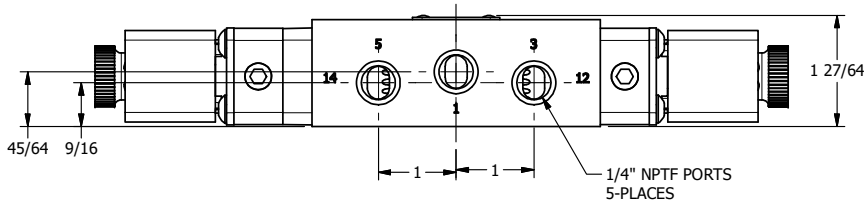

4 | 3 | 2

AAA
PRODUCTS
INTERNATIONAL

AAA PRODUCTS INTERNATIONAL
7114 Harry Hines Blvd
Dallas, TX 75235

TITLE: 1/4" SIDE PORT, DBL SOL, 3 POS,
SPR CTR, FLOAT CTR SPL, HIGH TMPE,
LCKNG OVRD, DUST EXCLDR

DRAWING NO.:
DIM_ESY2GHOL

THE INFORMATION CONTAINED WITHIN THIS DOCUMENT IS PROPRIETARY TO AAA PRODUCTS AND MAY NOT BE DISCLOSED WITHOUT PRIOR WRITTEN CONSENT