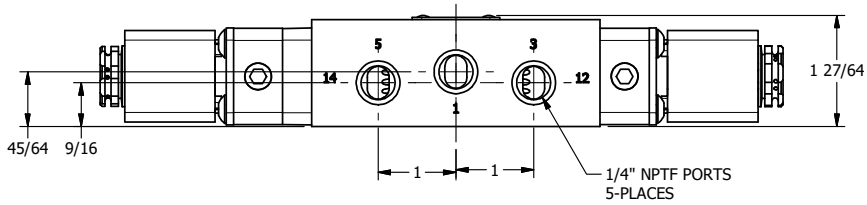

4 | 3 | 2 | 1

B

B

A

A

4 | 3 | 2

TITLE: 1/4" SIDE PORT, DBL SOL, 3 POS,
SPR CTR, SOL SHFT, FLOAT CTR SPL
HIGH TEMP, LCKNG OVRD, SIDE VENT

DRAWING NO.:
DIM_ESY2GHOC