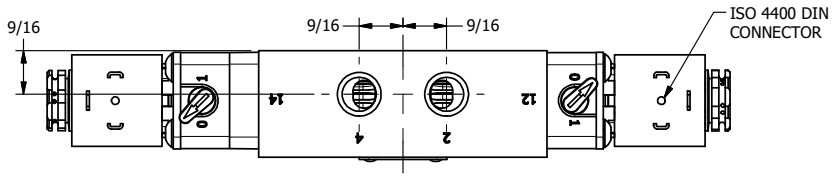

4 | 3 | 2 | 1

B

B

A

A

4 | 3 | 2

TITLE: 1/4" SIDE PORT, DBL SOL, 3 POS,
SPR CTR, SOL SHFT, FLOAT CTR SPL
HIGH TEMP, LCKNG OVRD, SIDE VENT

DRAWING NO.:
DIM_ESY2GHOC