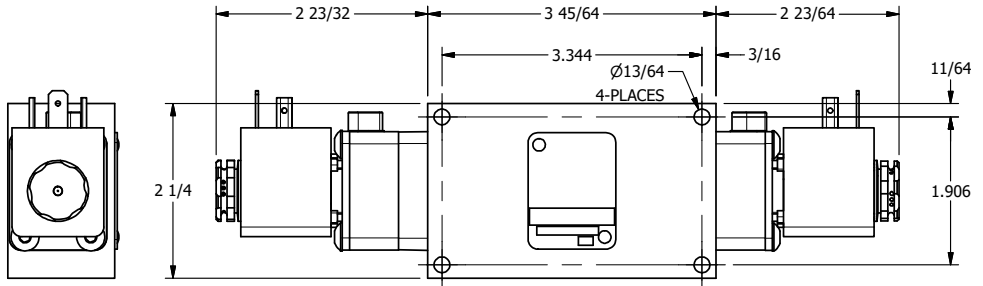

4 | 3 | 2 | 1

B

B

A

A

4 | 3 | 2

TITLE: 1/4" SIDE PORT, DBL SOL, 3 POS,
SPR CTR, SOL SHFT, FLOAT CTR SPL
HIGH TEMP, LCKNG OVRD, SIDE VENT

DRAWING NO.:
DIM_ESY2GHOC