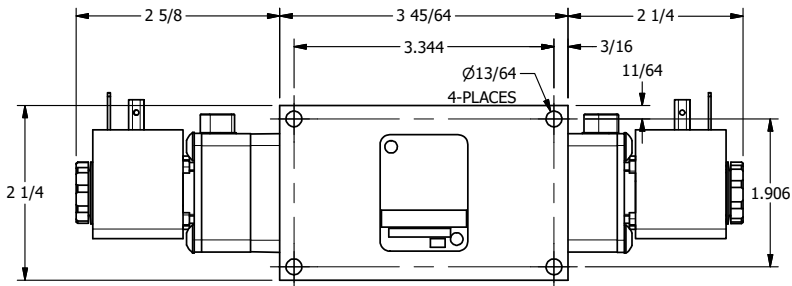

4

3

2

1

9/16

9/16

9/16

ISO 4400 DIN CONNECTION

B

B

A

A

AAA
PRODUCTS
INTERNATIONAL

AAA PRODUCTS INTERNATIONAL
7114 Harry Hines Blvd
Dallas, TX 75235

TITLE: 1/4" SIDE PORT, DBL SOL, 3 POS,
SPR CTR, SOL SHFT, FLOAT CTR SPL,
HIGH TEMP, LCKNG OVRD

DRAWING NO.:
DIM_ESY2GHO