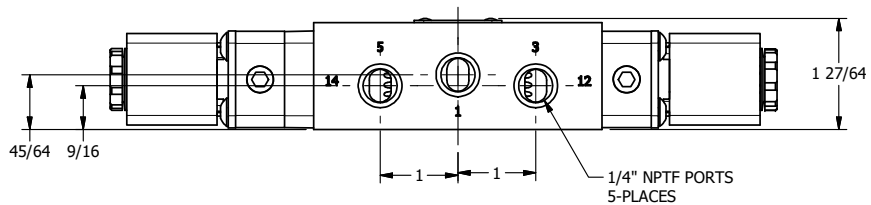

4

3

2

1

9/16

9/16

9/16

ISO 4400 DIN CONNECTION

B

B

A

A

AAA
PRODUCTS
INTERNATIONAL

AAA PRODUCTS INTERNATIONAL
7114 Harry Hines Blvd
Dallas, TX 75235

TITLE: 1/4" SIDE PORT, DBL SOL, 3 POS,
SPR CTR, SOL SHFT, FLOAT CTR SPL,
HIGH TEMP, LCKNG OVRD

DRAWING NO.:
DIM_ESY2GHO