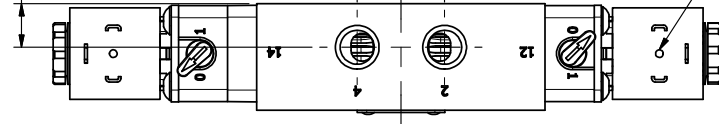

4

3

2

1

9/16

9/16

9/16

ISO 4400 DIN CONNECTION

B

B

A

A

AAA
PRODUCTS
INTERNATIONAL

AAA PRODUCTS INTERNATIONAL
7114 Harry Hines Blvd
Dallas, TX 75235

TITLE: 1/4" SIDE PORT, DBL SOL, 3 POS,
SPR CTR, SOL SHFT, FLOAT CTR SPL,
HIGH TEMP, LCKNG OVRD

DRAWING NO.:
DIM_ESY2GHO