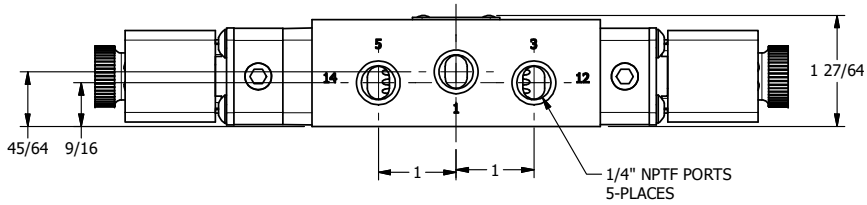

4 | 3 | 2 | 1

B

B

A

A

**AAA**  
PRODUCTS  
INTERNATIONAL

**AAA PRODUCTS  
INTERNATIONAL**  
7114 Harry Hines Blvd  
Dallas, TX 75235

TITLE: 1/4" SIDE PORT, DBL SOL, 3 POS,  
SPR CTR, SOL SHFT, FLOAT CTR SPL  
HIGH TEMP, DUST EXCLDR

DRAWING NO.:  
DIM\_ESY2GHL

4 | 3 | 2

THE INFORMATION CONTAINED WITHIN THIS DOCUMENT IS PROPRIETARY TO AAA PRODUCTS AND MAY NOT BE DISCLOSED WITHOUT PRIOR WRITTEN CONSENT