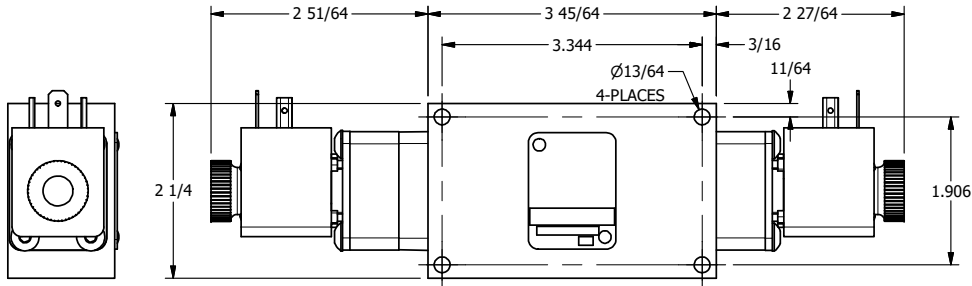

4 | 3 | 2 | 1

B

B

A

A

**AAA**  
PRODUCTS  
INTERNATIONAL

**AAA PRODUCTS  
INTERNATIONAL**  
7114 Harry Hines Blvd  
Dallas, TX 75235

TITLE: 1/4" SIDE PORT, DBL SOL, 3 POS,  
SPR CTR, SOL SHFT, FLOAT CTR SPL  
HIGH TEMP, DUST EXCLDR

DRAWING NO.:  
DIM\_ESY2GHL

4 | 3 | 2

THE INFORMATION CONTAINED WITHIN THIS DOCUMENT IS PROPRIETARY TO AAA PRODUCTS AND MAY NOT BE DISCLOSED WITHOUT PRIOR WRITTEN CONSENT