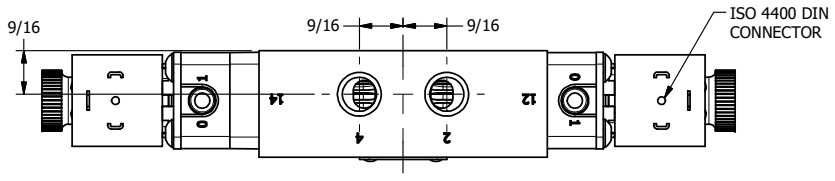

4 | 3 | 2 | 1

B

B

A

A

**AAA**  
PRODUCTS  
INTERNATIONAL

**AAA PRODUCTS  
INTERNATIONAL**  
7114 Harry Hines Blvd  
Dallas, TX 75235

TITLE: 1/4" SIDE PORT, DBL SOL, 3 POS,  
SPR CTR, SOL SHFT, FLOAT CTR SPL  
HIGH TEMP, DUST EXCLDR

DRAWING NO.:  
DIM\_ESY2GHL

4 | 3 | 2

THE INFORMATION CONTAINED WITHIN THIS DOCUMENT IS PROPRIETARY TO AAA PRODUCTS AND MAY NOT BE DISCLOSED WITHOUT PRIOR WRITTEN CONSENT