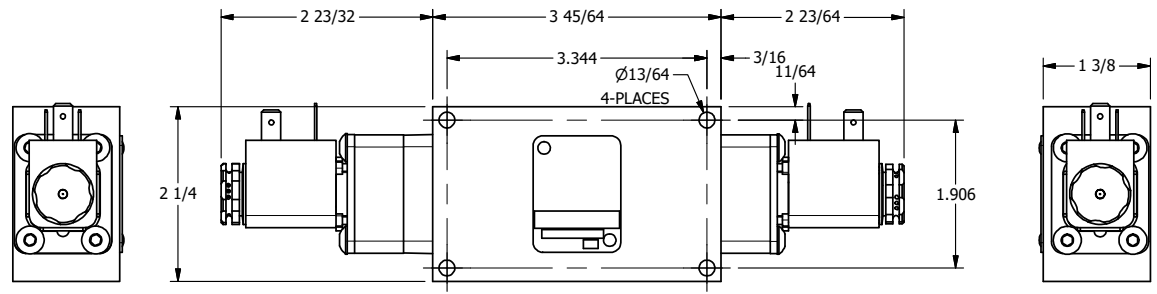

4 | 3 | 2 | 1

4 | 3 | 2

AAA
PRODUCTS
INTERNATIONAL

**AAA PRODUCTS
INTERNATIONAL**
7114 Harry Hines Blvd
Dallas, TX 75235

TITLE: 1/4" SIDE PORT, DBL SOL, 3 POS,
SPR CTR, SOL SHFT, FLOAT CTR SPL,
SIDE VENT

DRAWING NO.:
DIM_ESY2GC