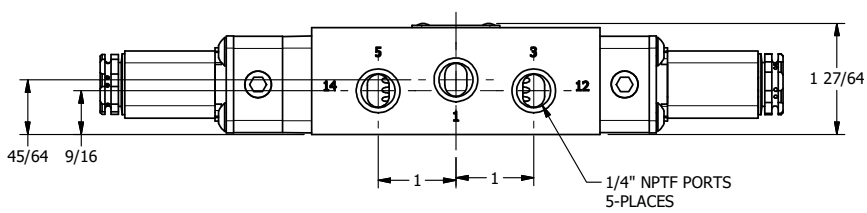

4 | 3 | 2 | 1

4 | 3 | 2

AAA
PRODUCTS
INTERNATIONAL

**AAA PRODUCTS
INTERNATIONAL**
7114 Harry Hines Blvd
Dallas, TX 75235

TITLE: 1/4" SIDE PORT, DBL SOL, 3 POS,
SPR CTR, SOL SHFT, FLOAT CTR SPL,
SIDE VENT

DRAWING NO.:
DIM_ESY2GC