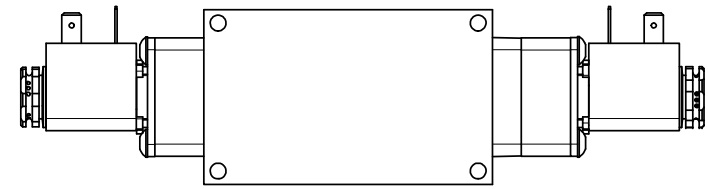

4 | 3 | 2 | 1

4 | 3 | 2

AAA
PRODUCTS
INTERNATIONAL

**AAA PRODUCTS
INTERNATIONAL**
7114 Harry Hines Blvd
Dallas, TX 75235

TITLE: 1/4" SIDE PORT, DBL SOL, 3 POS,
SPR CTR, SOL SHFT, FLOAT CTR SPL,
SIDE VENT

DRAWING NO.:
DIM_ESY2GC