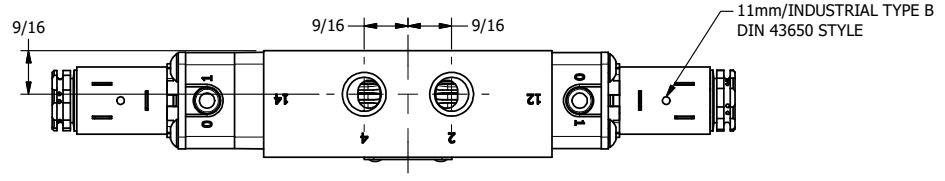

4 | 3 | 2 | 1

4 | 3 | 2

AAA
PRODUCTS
INTERNATIONAL

**AAA PRODUCTS
INTERNATIONAL**
7114 Harry Hines Blvd
Dallas, TX 75235

TITLE: 1/4" SIDE PORT, DBL SOL, 3 POS,
SPR CTR, SOL SHFT, FLOAT CTR SPL,
SIDE VENT

DRAWING NO.:
DIM_ESY2GC