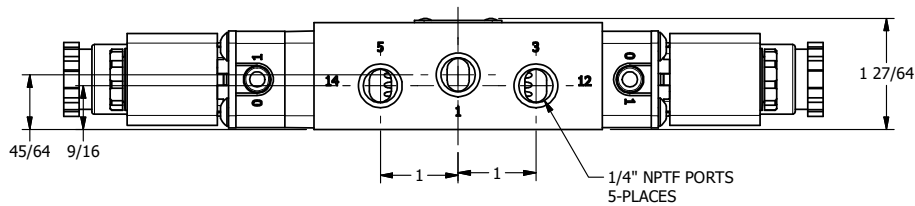

4 | 3 | 2 | 1

4 | 3 | 2

**AAA PRODUCTS  
INTERNATIONAL**  
7114 Harry Hines Blvd  
Dallas, TX 75235

TITLE: 1/4" SIDE PORT, DBL SOL, 3 POS,  
SPR CTR, SOL SHFT, FLOAT CTR SPL,  
INTR SAFE, EXT PILOT

DRAWING NO.:  
DIM\_ESY2GAZ