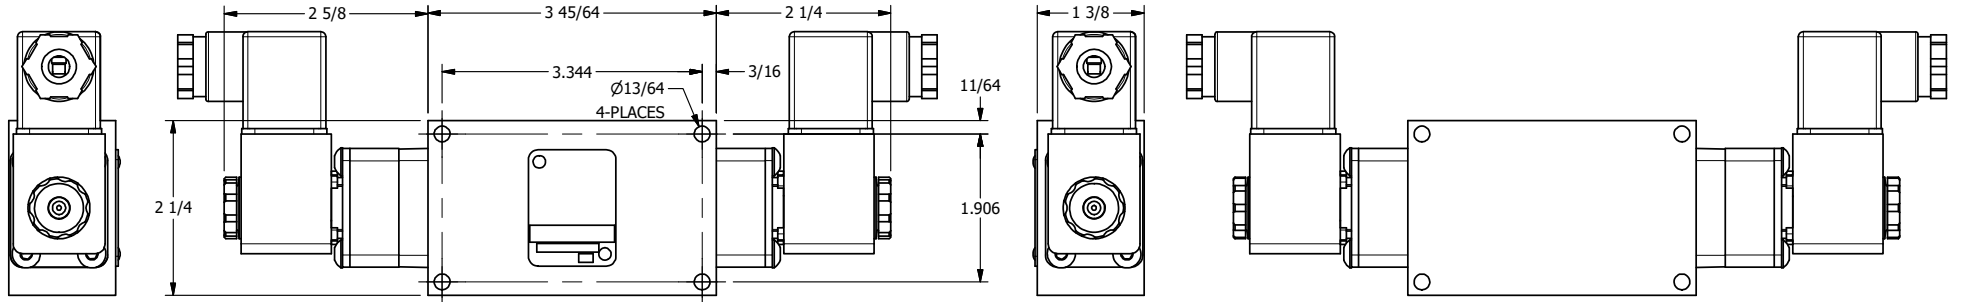

4 | 3 | 2 | 1

4 | 3 | 2

**AAA PRODUCTS  
INTERNATIONAL**  
7114 Harry Hines Blvd  
Dallas, TX 75235

TITLE: 1/4" SIDE PORT, DBL SOL, 3 POS,  
SPR CTR, SOL SHFT, FLOAT CTR SPL,  
INTR SAFE, EXT PILOT

DRAWING NO.:  
DIM\_ESY2GAZ