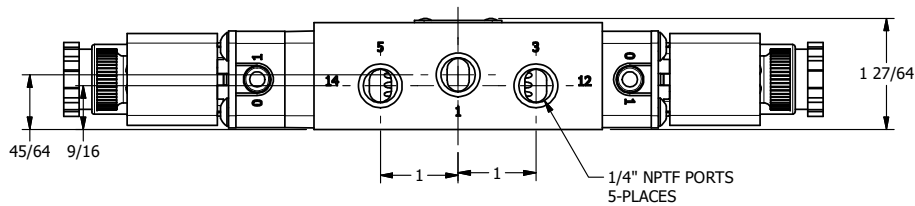

4 | 3 | 2 | 1

4 | 3 | 2

AAA
PRODUCTS
INTERNATIONAL

**AAA PRODUCTS
INTERNATIONAL**
7114 Harry Hines Blvd
Dallas, TX 75235

TITLE: 1/4" SIDE PORT, DBL SOL, 3 POS,
FLOAT SPR CTR, INTR SAFE,
DUST EXCLDR, EXT PILOT

DRAWING NO.:
DIM_ESY2GALZ

THE INFORMATION CONTAINED WITHIN THIS DOCUMENT IS PROPRIETARY TO AAA PRODUCTS AND MAY NOT BE DISCLOSED WITHOUT PRIOR WRITTEN CONSENT