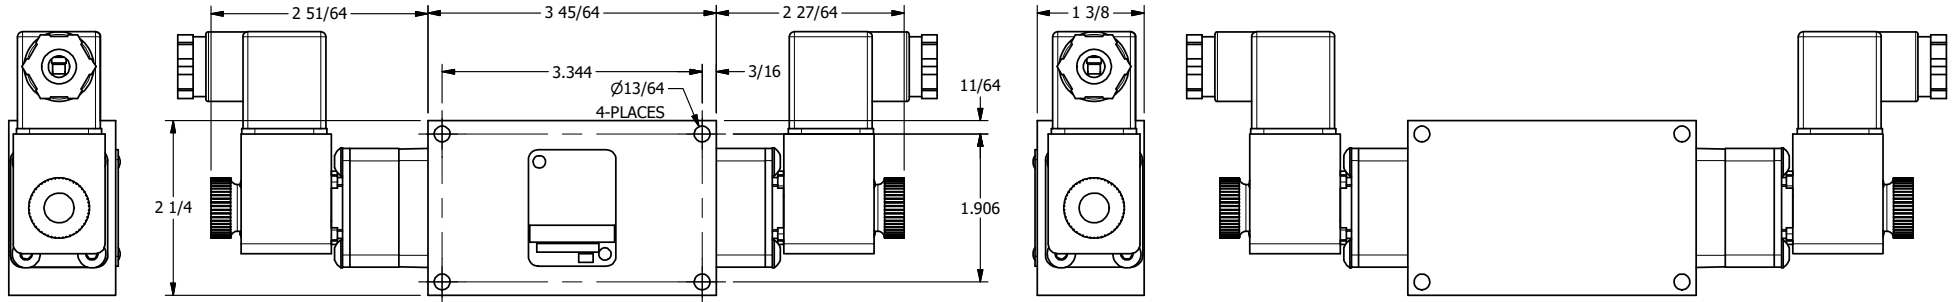

4 | 3 | 2 | 1

4 | 3 | 2

AAA
PRODUCTS
INTERNATIONAL

**AAA PRODUCTS
INTERNATIONAL**
7114 Harry Hines Blvd
Dallas, TX 75235

TITLE: 1/4" SIDE PORT, DBL SOL, 3 POS,
FLOAT SPR CTR, INTR SAFE,
DUST EXCLDR, EXT PILOT

DRAWING NO.:
DIM_ESY2GALZ

THE INFORMATION CONTAINED WITHIN THIS DOCUMENT IS PROPRIETARY TO AAA PRODUCTS AND MAY NOT BE DISCLOSED WITHOUT PRIOR WRITTEN CONSENT