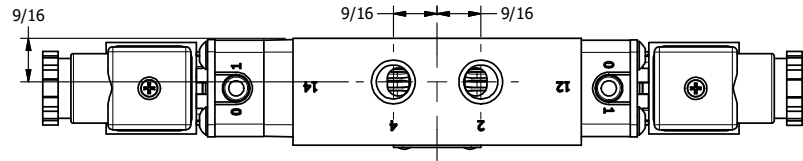

4 | 3 | 2 | 1

3/8" CORD GRIP DIN CAP INCLUDED  
FORM A, ACC. TO EN 175301-803,  
ISO 4400

**AAA**  
PRODUCTS  
INTERNATIONAL

**AAA PRODUCTS  
INTERNATIONAL**  
7114 Harry Hines Blvd  
Dallas, TX 75235

TITLE: 1/4" SIDE PORT, DBL SOL, 3 POS,  
SPR CTR, SOL SHFT, FLOAT CTR SPL,  
INTR SAFE, 24VDC, SIDE VENT

DRAWING NO.:  
DIM\_ESY2GAC

4 | 3 | 2

THE INFORMATION CONTAINED WITHIN THIS DOCUMENT IS PROPRIETARY TO AAA PRODUCTS AND MAY NOT BE DISCLOSED WITHOUT PRIOR WRITTEN CONSENT