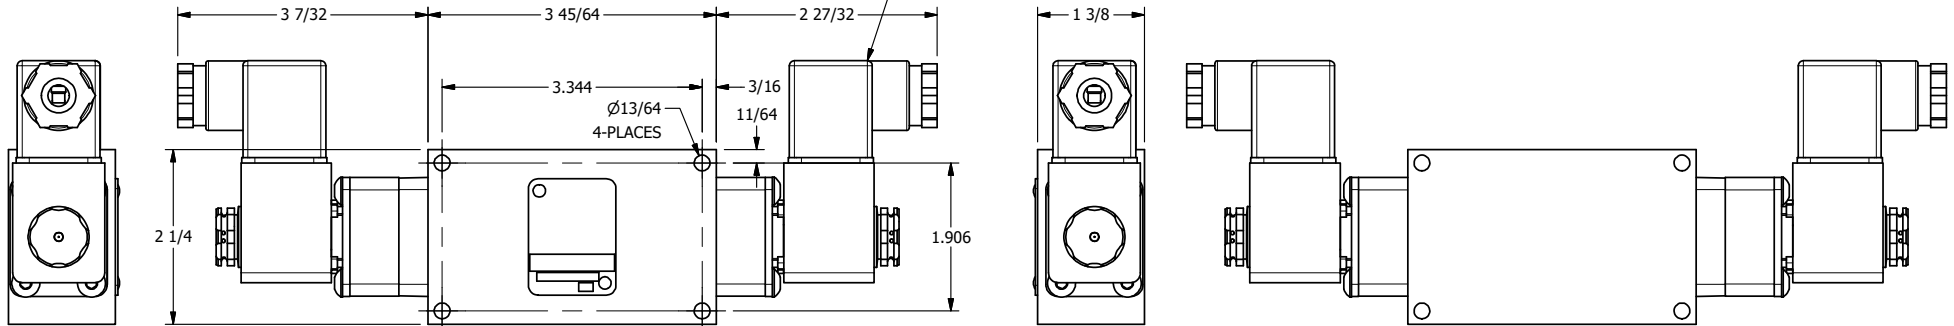

4 | 3 | 2 | 1

3/8" CORD GRIP DIN CAP INCLUDED  
FORM A, ACC. TO EN 175301-803,  
ISO 4400

**AAA**  
PRODUCTS  
INTERNATIONAL

**AAA PRODUCTS  
INTERNATIONAL**  
7114 Harry Hines Blvd  
Dallas, TX 75235

TITLE: 1/4" SIDE PORT, DBL SOL, 3 POS,  
SPR CTR, SOL SHFT, FLOAT CTR SPL,  
INTR SAFE, 24VDC, SIDE VENT

DRAWING NO.:  
DIM\_ESY2GAC

4 | 3 | 2

THE INFORMATION CONTAINED WITHIN THIS DOCUMENT IS PROPRIETARY TO AAA PRODUCTS AND MAY NOT BE DISCLOSED WITHOUT PRIOR WRITTEN CONSENT