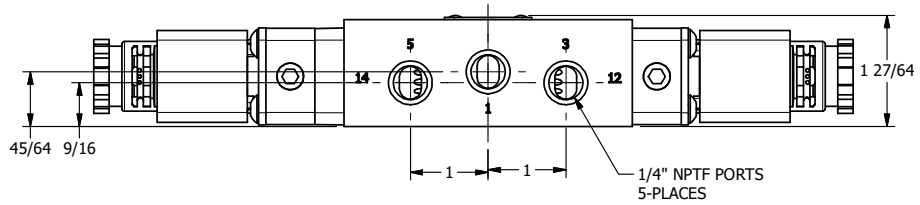

4 | 3 | 2 | 1

3/8" CORD GRIP DIN CAP INCLUDED  
FORM A, ACC. TO EN 175301-803,  
ISO 4400

**AAA**  
PRODUCTS  
INTERNATIONAL

**AAA PRODUCTS  
INTERNATIONAL**  
7114 Harry Hines Blvd  
Dallas, TX 75235

TITLE: 1/4" SIDE PORT, DBL SOL, 3 POS,  
SPR CTR, SOL SHFT, FLOAT CTR SPL,  
INTR SAFE, 24VDC, SIDE VENT

DRAWING NO.:  
DIM\_ESY2GAC

4 | 3 | 2

THE INFORMATION CONTAINED WITHIN THIS DOCUMENT IS PROPRIETARY TO AAA PRODUCTS AND MAY NOT BE DISCLOSED WITHOUT PRIOR WRITTEN CONSENT