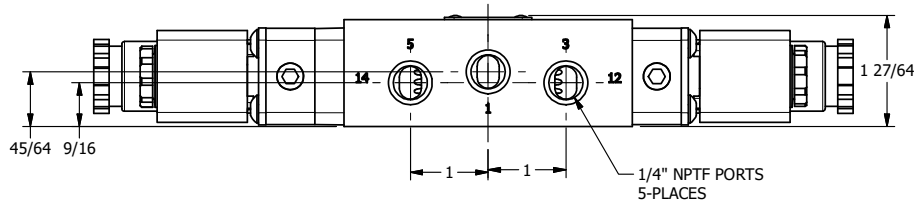

4 | 3 | 2 | 1

3/8" CORD GRIP DIN CAP INCLUDED
FORM A, ACC. TO EN 175301-803,
ISO 4400

B

B

A

A

4 | 1 | 3 | 2

AAA
PRODUCTS
INTERNATIONAL

**AAA PRODUCTS
INTERNATIONAL**
7114 Harry Hines Blvd
Dallas, TX 75235

TITLE: 1/4" SIDE PORT, DBL SOL, 3 POS,
SPR CTR, SOL SHFT, FLOAT CTR SPL,
INTRINSICALLY SAFE, 24VDC

DRAWING NO.:
DIM_ESY2GA

THE INFORMATION CONTAINED WITHIN THIS DOCUMENT IS PROPRIETARY TO AAA PRODUCTS AND MAY NOT BE DISCLOSED WITHOUT PRIOR WRITTEN CONSENT