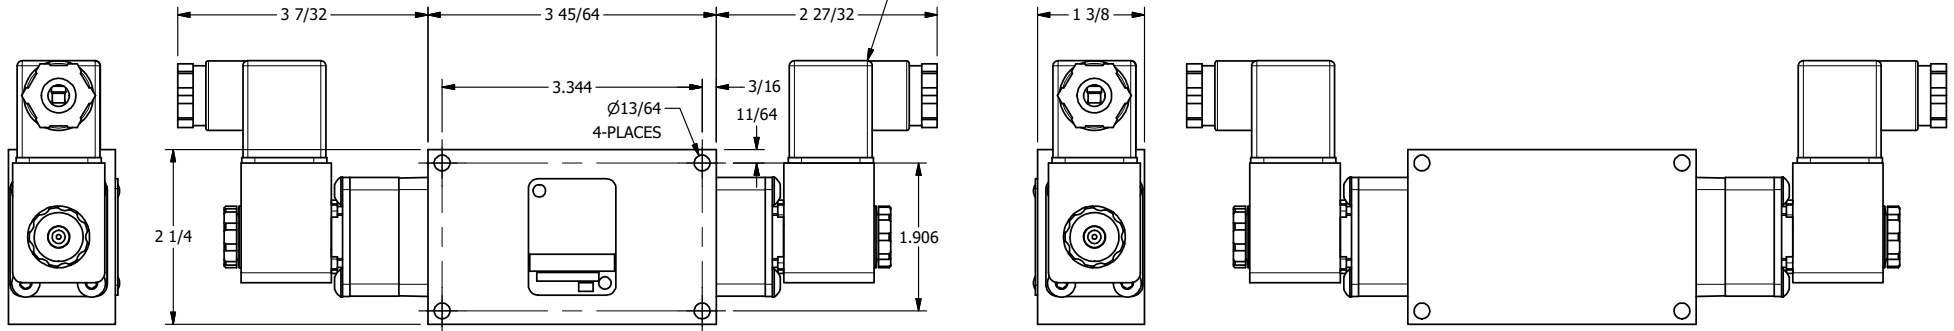

4 | 3 | 2 | 1

3/8" CORD GRIP DIN CAP INCLUDED
FORM A, ACC. TO EN 175301-803,
ISO 4400

B

B

A

A

4 | 1 | 3 | 2

AAA
PRODUCTS
INTERNATIONAL

**AAA PRODUCTS
INTERNATIONAL**
7114 Harry Hines Blvd
Dallas, TX 75235

TITLE: 1/4" SIDE PORT, DBL SOL, 3 POS,
SPR CTR, SOL SHFT, FLOAT CTR SPL,
INTRINSICALLY SAFE, 24VDC

DRAWING NO.:
DIM_ESY2GA

THE INFORMATION CONTAINED WITHIN THIS DOCUMENT IS PROPRIETARY TO AAA PRODUCTS AND MAY NOT BE DISCLOSED WITHOUT PRIOR WRITTEN CONSENT