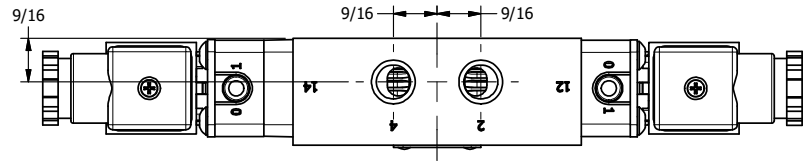

4 | 3 | 2 | 1

3/8" CORD GRIP DIN CAP INCLUDED
FORM A, ACC. TO EN 175301-803,
ISO 4400

B

B

A

A

4 | 1 | 3 | 2

AAA
PRODUCTS
INTERNATIONAL

**AAA PRODUCTS
INTERNATIONAL**
7114 Harry Hines Blvd
Dallas, TX 75235

TITLE: 1/4" SIDE PORT, DBL SOL, 3 POS,
SPR CTR, SOL SHFT, FLOAT CTR SPL,
INTRINSICALLY SAFE, 24VDC

DRAWING NO.:
DIM_ESY2GA

THE INFORMATION CONTAINED WITHIN THIS DOCUMENT IS PROPRIETARY TO AAA PRODUCTS AND MAY NOT BE DISCLOSED WITHOUT PRIOR WRITTEN CONSENT