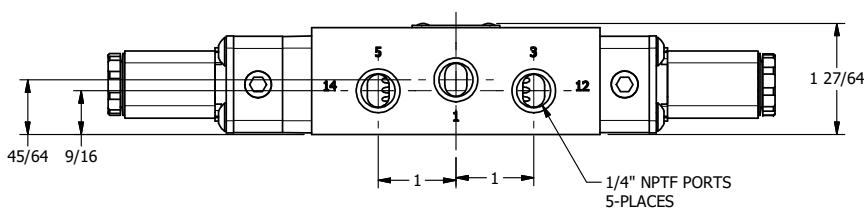

4 | 3 | 2 | 1

**AAA**  
PRODUCTS  
INTERNATIONAL

**AAA PRODUCTS  
INTERNATIONAL**  
7114 Harry Hines Blvd  
Dallas, TX 75235

TITLE: 1/4" SIDE PORT, DBL SOL, 3 POS,  
SPR CTR, SOL SHFT, FLOAT CTR SPL

DRAWING NO.:  
DIM\_ESY2G