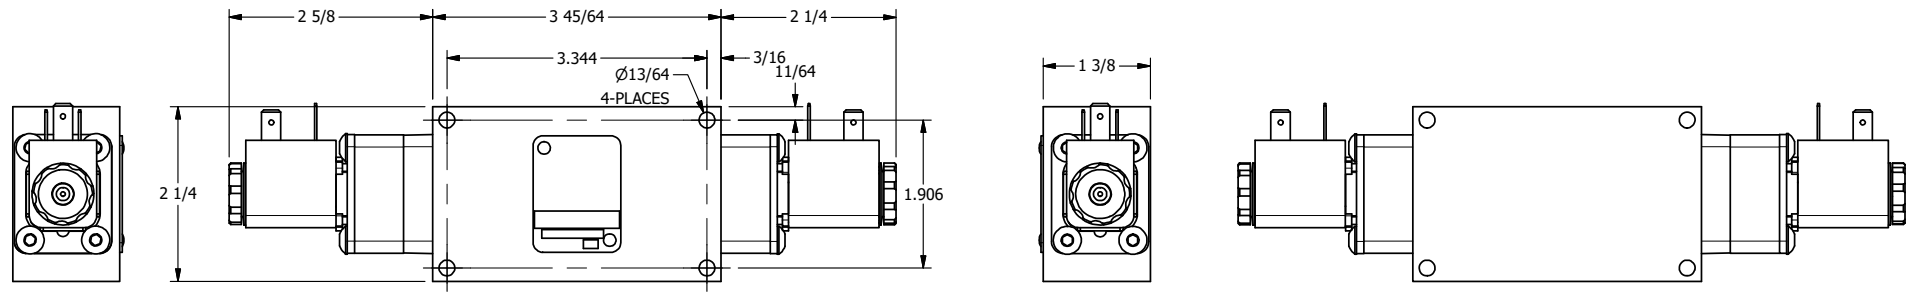

4 | 3 | 2 | 1

**AAA**  
PRODUCTS  
INTERNATIONAL

**AAA PRODUCTS  
INTERNATIONAL**  
7114 Harry Hines Blvd  
Dallas, TX 75235

TITLE: 1/4" SIDE PORT, DBL SOL, 3 POS,  
SPR CTR, SOL SHFT, FLOAT CTR SPL

DRAWING NO.:  
DIM\_ESY2G