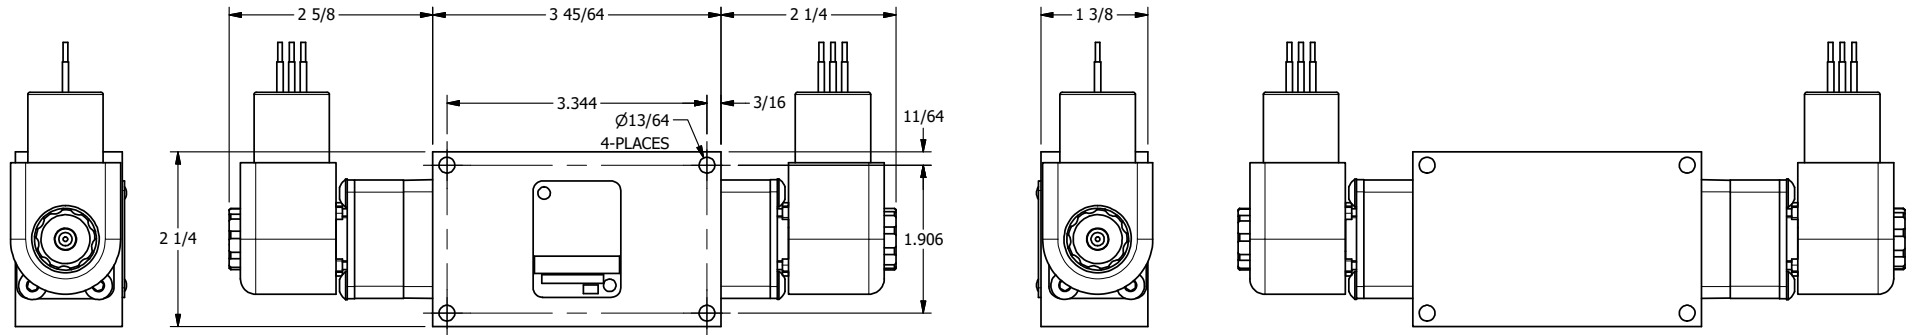

4 3 2 1

**AAA**  
PRODUCTS  
INTERNATIONAL

**AAA PRODUCTS  
INTERNATIONAL**  
7114 Harry Hines Blvd  
Dallas, TX 75235

TITLE: 1/4" SIDE PORT, DBL SOL, 3 POS,  
SPR CTR, SOL SHFT, REGEN CTR SPL,  
EXPL PROOF, EXT PILOT

DRAWING NO.:  
DIM\_ESY2DXZ

4 3 2

THE INFORMATION CONTAINED WITHIN THIS DOCUMENT IS PROPRIETARY TO AAA PRODUCTS AND MAY NOT BE DISCLOSED WITHOUT PRIOR WRITTEN CONSENT