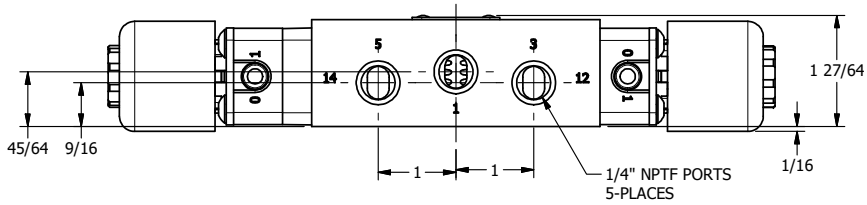

4 3 2 1

**AAA**  
PRODUCTS  
INTERNATIONAL

**AAA PRODUCTS  
INTERNATIONAL**  
7114 Harry Hines Blvd  
Dallas, TX 75235

TITLE: 1/4" SIDE PORT, DBL SOL, 3 POS,  
SPR CTR, SOL SHFT, REGEN CTR SPL,  
EXPL PROOF, EXT PILOT

DRAWING NO.:  
DIM\_ESY2DXZ

4 3 2

THE INFORMATION CONTAINED WITHIN THIS DOCUMENT IS PROPRIETARY TO AAA PRODUCTS AND MAY NOT BE DISCLOSED WITHOUT PRIOR WRITTEN CONSENT