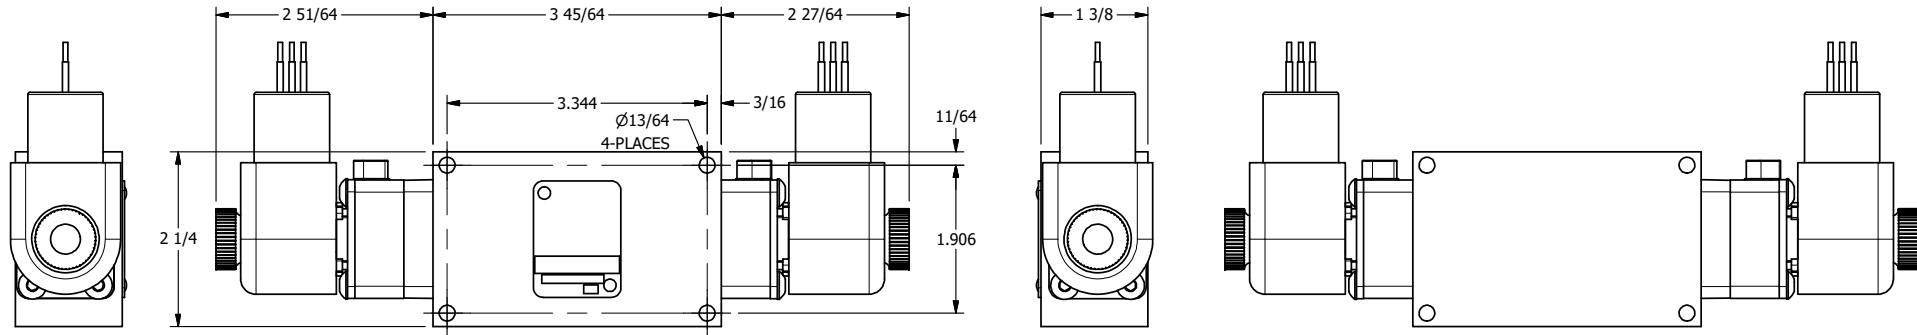

4 3 2 1

4 3 2

AAA
PRODUCTS
INTERNATIONAL

AAA PRODUCTS INTERNATIONAL
7114 Harry Hines Blvd
Dallas, TX 75235

TITLE: 1/4" SIDE PORT, DBL SOL, 3 POS,
SPR CTR, REGEN CTR SPL, EXPL PROOF,
LCKNG OVRD, DUST EXCDLR

DRAWING NO.:
DIM_ESY2DXOL

THE INFORMATION CONTAINED WITHIN THIS DOCUMENT IS PROPRIETARY TO AAA PRODUCTS AND MAY NOT BE DISCLOSED WITHOUT PRIOR WRITTEN CONSENT