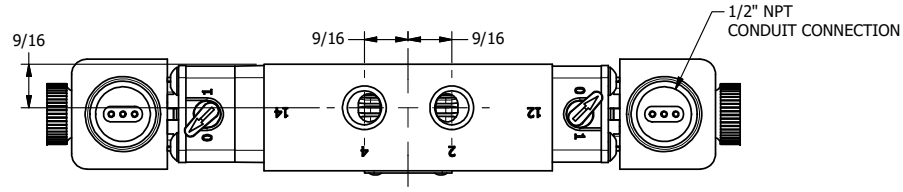

4 3 2 1

4 3 2

AAA
PRODUCTS
INTERNATIONAL

AAA PRODUCTS INTERNATIONAL
7114 Harry Hines Blvd
Dallas, TX 75235

TITLE: 1/4" SIDE PORT, DBL SOL, 3 POS,
SPR CTR, REGEN CTR SPL, EXPL PROOF,
LCKNG OVRD, DUST EXCDLR

DRAWING NO.:
DIM_ESY2DXOL

THE INFORMATION CONTAINED WITHIN THIS DOCUMENT IS PROPRIETARY TO AAA PRODUCTS AND MAY NOT BE DISCLOSED WITHOUT PRIOR WRITTEN CONSENT