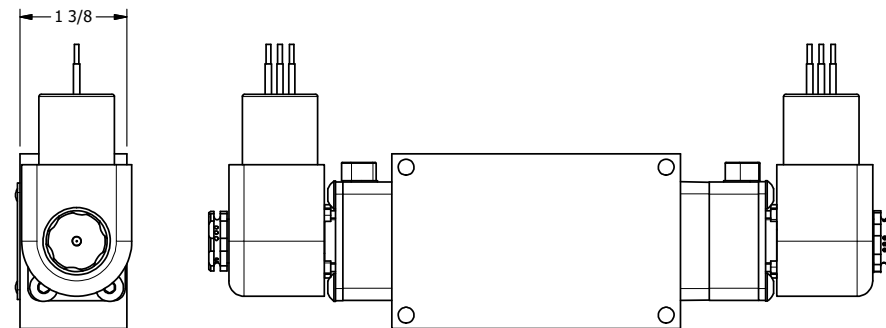

4 3 2 1

4 3 2

TITLE: 1/4" SIDE PORT, DBL SOL, 3 POS,
SPR CTR, SOL SHFT, REGEN CTR SPL,
EXPL PROOF, LCKNG OVRD, SIDE VENT

DRAWING NO.:
DIM_ESY2DXOC

THE INFORMATION CONTAINED WITHIN THIS DOCUMENT IS PROPRIETARY TO AAA PRODUCTS AND MAY NOT BE DISCLOSED WITHOUT PRIOR WRITTEN CONSENT