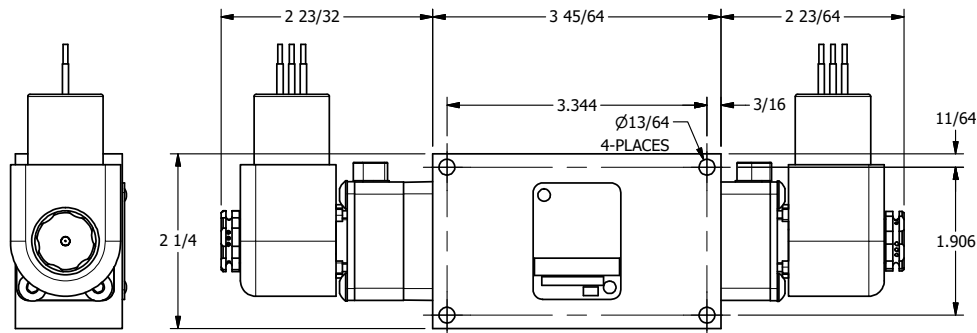

4 3 2 1

4 3 2

TITLE: 1/4" SIDE PORT, DBL SOL, 3 POS,
SPR CTR, SOL SHFT, REGEN CTR SPL,
EXPL PROOF, LCKNG OVRD, SIDE VENT

DRAWING NO.:
DIM_ESY2DXOC

THE INFORMATION CONTAINED WITHIN THIS DOCUMENT IS PROPRIETARY TO AAA PRODUCTS AND MAY NOT BE DISCLOSED WITHOUT PRIOR WRITTEN CONSENT