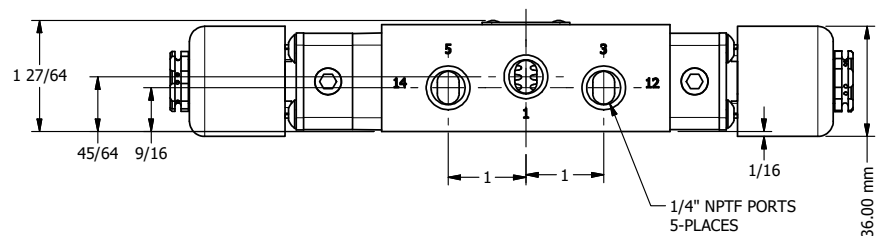

4 3 2 1

4 3 2

TITLE: 1/4" SIDE PORT, DBL SOL, 3 POS,
SPR CTR, SOL SHFT, REGEN CTR SPL,
EXPL PROOF, LCKNG OVRD, SIDE VENT

DRAWING NO.:
DIM_ESY2DXOC

THE INFORMATION CONTAINED WITHIN THIS DOCUMENT IS PROPRIETARY TO AAA PRODUCTS AND MAY NOT BE DISCLOSED WITHOUT PRIOR WRITTEN CONSENT