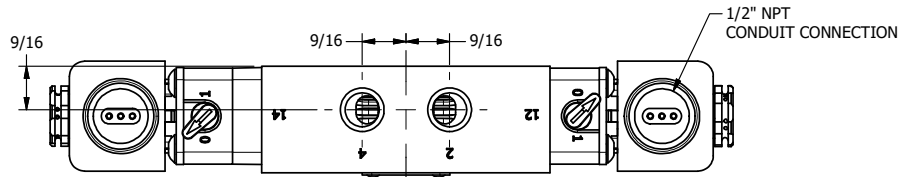

4 3 2 1

4 3 2

TITLE: 1/4" SIDE PORT, DBL SOL, 3 POS,
SPR CTR, SOL SHFT, REGEN CTR SPL,
EXPL PROOF, LCKNG OVRD, SIDE VENT

DRAWING NO.:
DIM_ESY2DXOC

THE INFORMATION CONTAINED WITHIN THIS DOCUMENT IS PROPRIETARY TO AAA PRODUCTS AND MAY NOT BE DISCLOSED WITHOUT PRIOR WRITTEN CONSENT