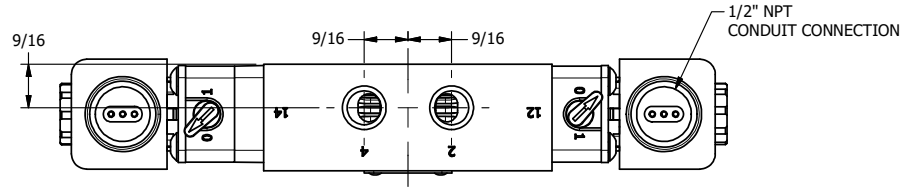

4 3 2 1

4 3 2

AAA
PRODUCTS
INTERNATIONAL

AAA PRODUCTS INTERNATIONAL
7114 Harry Hines Blvd
Dallas, TX 75235

TITLE: 1/4" SIDE PORT, DBL SOL, 3 POS,
SPR CTR, SOL SHFT, REGEN CTR SPL,
EXPL PROOF, LCKNG OVRD

DRAWING NO.:
DIM_ESY2DXO