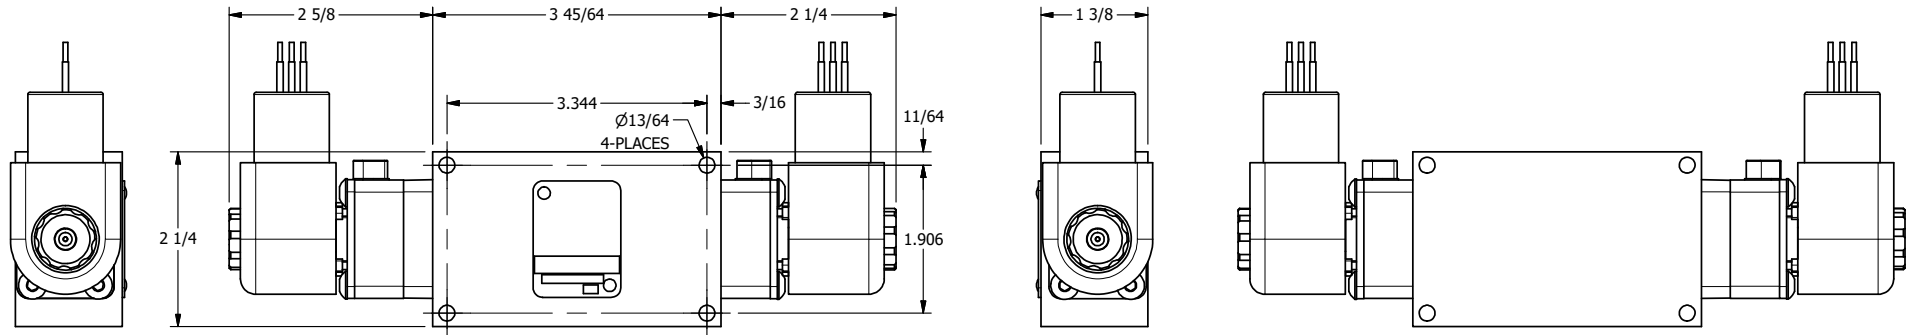

4 3 2 1

4 3 2

AAA
PRODUCTS
INTERNATIONAL

AAA PRODUCTS INTERNATIONAL
7114 Harry Hines Blvd
Dallas, TX 75235

TITLE: 1/4" SIDE PORT, DBL SOL, 3 POS,
SPR CTR, SOL SHFT, REGEN CTR SPL,
EXPL PROOF, LCKNG OVRD

DRAWING NO.:
DIM_ESY2DXO