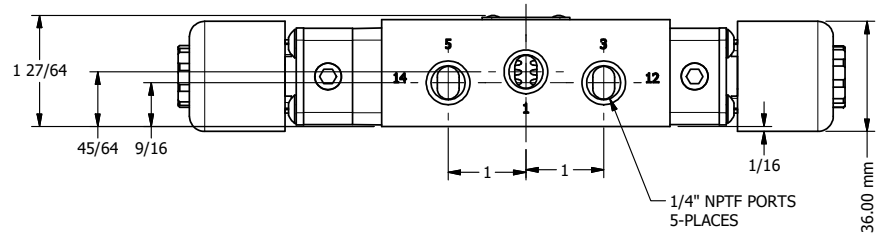

4 3 2 1

4 3 2

AAA
PRODUCTS
INTERNATIONAL

AAA PRODUCTS INTERNATIONAL
7114 Harry Hines Blvd
Dallas, TX 75235

TITLE: 1/4" SIDE PORT, DBL SOL, 3 POS,
SPR CTR, SOL SHFT, REGEN CTR SPL,
EXPL PROOF, LCKNG OVRD

DRAWING NO.:
DIM_ESY2DXO