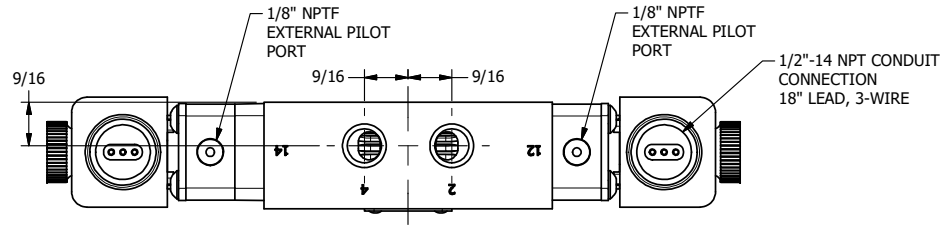

4 3 2 1

4 3 2

AAA
PRODUCTS
INTERNATIONAL

**AAA PRODUCTS
INTERNATIONAL**
7114 Harry Hines Blvd
Dallas, TX 75235

TITLE: 1/4" SIDE PORT, DBL SOL, 3 POS,
REGEN SPR CTR, EXPL PROOF,
DUST EXCLDR, EXT PILOT

DRAWING NO.:
DIM_ESY2DXLZ