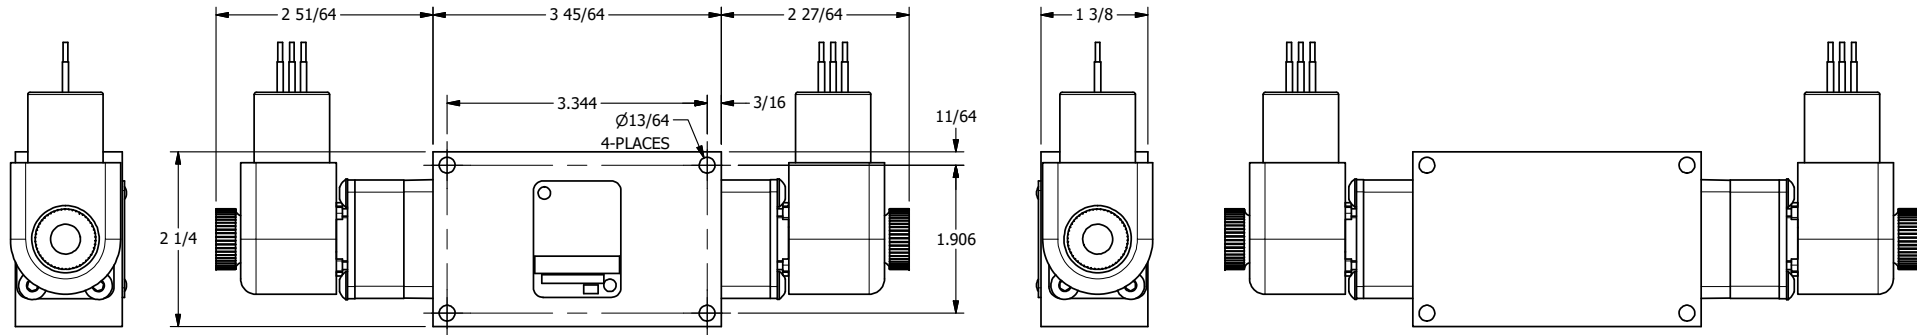

4 3 2 1

4 3 2

AAA
PRODUCTS
INTERNATIONAL

**AAA PRODUCTS
INTERNATIONAL**
7114 Harry Hines Blvd
Dallas, TX 75235

TITLE: 1/4" SIDE PORT, DBL SOL, 3 POS,
REGEN SPR CTR, EXPL PROOF,
DUST EXCLDR, EXT PILOT

DRAWING NO.:
DIM_ESY2DXLZ