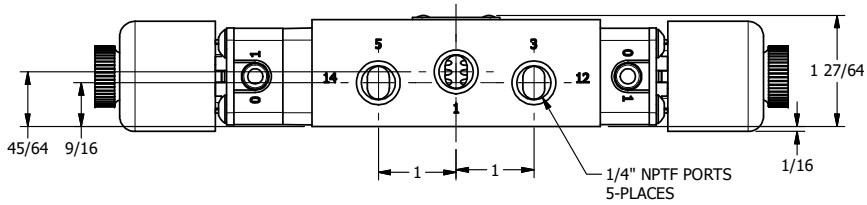

4 3 2 1

4 3 2

AAA
PRODUCTS
INTERNATIONAL

**AAA PRODUCTS
INTERNATIONAL**
7114 Harry Hines Blvd
Dallas, TX 75235

TITLE: 1/4" SIDE PORT, DBL SOL, 3 POS,
REGEN SPR CTR, EXPL PROOF,
DUST EXCLDR, EXT PILOT

DRAWING NO.:
DIM_ESY2DXLZ