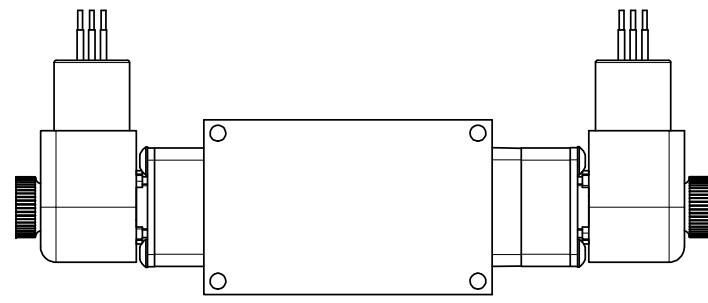

4 3 2 1

4 3 2

AAA
PRODUCTS
INTERNATIONAL

**AAA PRODUCTS
INTERNATIONAL**
7114 Harry Hines Blvd
Dallas, TX 75235

TITLE: 1/4" SIDE PORT, DBL SOL, 3 POS,
SPR CTR, SOL SHFT, REGEN CTR SPL,
EXPLOSION PROOF, DUST EXCDLR

DRAWING NO.:
DIM_ESY2DXL

THE INFORMATION CONTAINED WITHIN THIS DOCUMENT IS PROPRIETARY TO AAA PRODUCTS AND MAY NOT BE DISCLOSED WITHOUT PRIOR WRITTEN CONSENT