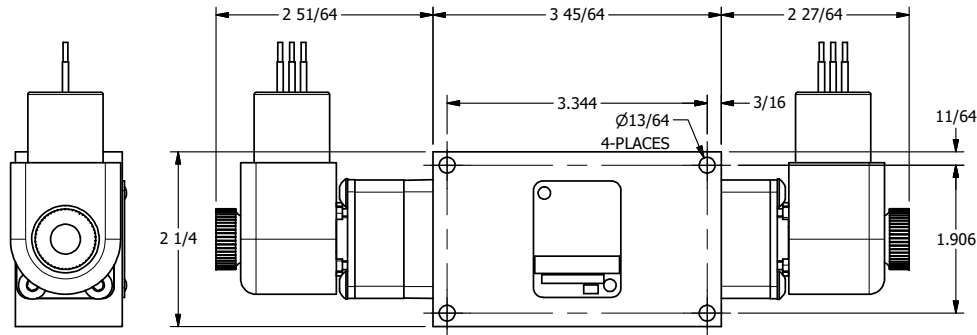

4 3 2 1

4 3 2

AAA
PRODUCTS
INTERNATIONAL

**AAA PRODUCTS
INTERNATIONAL**
7114 Harry Hines Blvd
Dallas, TX 75235

TITLE: 1/4" SIDE PORT, DBL SOL, 3 POS,
SPR CTR, SOL SHFT, REGEN CTR SPL,
EXPLOSION PROOF, DUST EXCDLR

DRAWING NO.:
DIM_ESY2DXL

THE INFORMATION CONTAINED WITHIN THIS DOCUMENT IS PROPRIETARY TO AAA PRODUCTS AND MAY NOT BE DISCLOSED WITHOUT PRIOR WRITTEN CONSENT