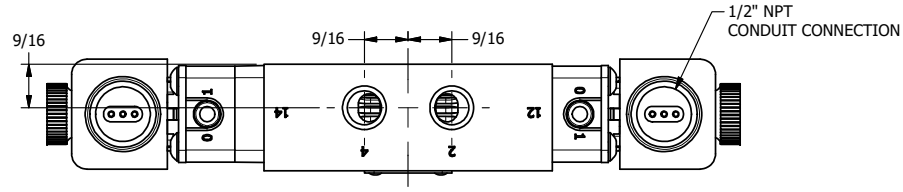

4 3 2 1

4 3 2

AAA
PRODUCTS
INTERNATIONAL

**AAA PRODUCTS
INTERNATIONAL**
7114 Harry Hines Blvd
Dallas, TX 75235

TITLE: 1/4" SIDE PORT, DBL SOL, 3 POS,
SPR CTR, SOL SHFT, REGEN CTR SPL,
EXPLOSION PROOF, DUST EXCDLR

DRAWING NO.:
DIM_ESY2DXL

THE INFORMATION CONTAINED WITHIN THIS DOCUMENT IS PROPRIETARY TO AAA PRODUCTS AND MAY NOT BE DISCLOSED WITHOUT PRIOR WRITTEN CONSENT