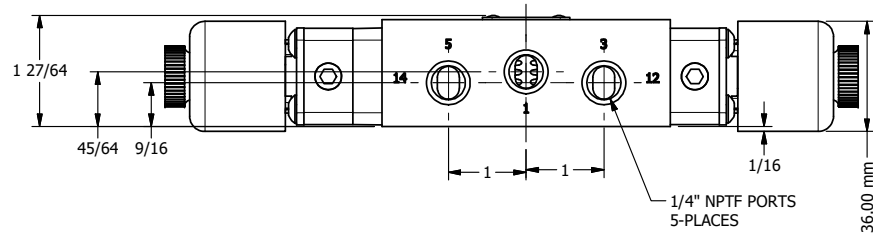

4 3 2 1

4 3 2

AAA
PRODUCTS
INTERNATIONAL

**AAA PRODUCTS
INTERNATIONAL**
7114 Harry Hines Blvd
Dallas, TX 75235

TITLE: 1/4" SIDE PORT, DBL SOL, 3 POS,
SPR CTR, SOL SHFT, REGEN CTR SPL,
EXPLOSION PROOF, DUST EXCDLR

DRAWING NO.:
DIM_ESY2DXL

THE INFORMATION CONTAINED WITHIN THIS DOCUMENT IS PROPRIETARY TO AAA PRODUCTS AND MAY NOT BE DISCLOSED WITHOUT PRIOR WRITTEN CONSENT