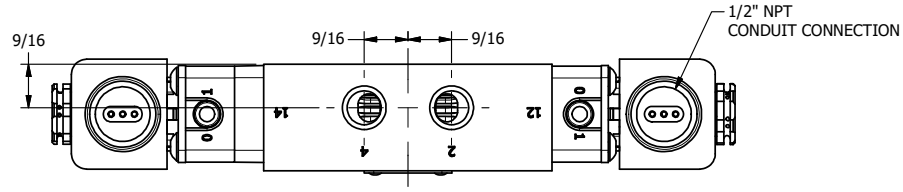

4 3 2 1

4 3 2

**AAA**  
PRODUCTS  
INTERNATIONAL

**AAA PRODUCTS INTERNATIONAL**  
7114 Harry Hines Blvd  
Dallas, TX 75235

TITLE: 1/4" SIDE PORT, DBL SOL, 3 POS,  
SPR CTR, SOL SHFT, REGEN CTR SPL,  
EXPLOSION PROOF, SIDE VENT