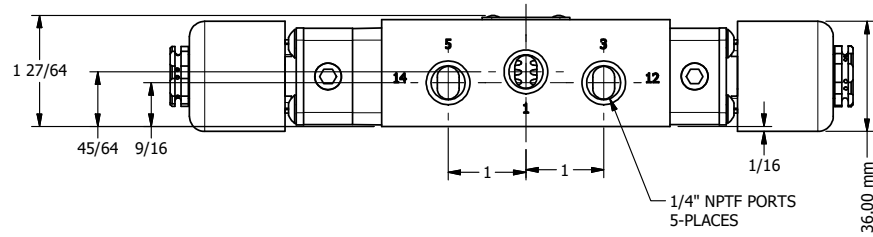

4 3 2 1

4 3 2

**AAA**  
PRODUCTS  
INTERNATIONAL

**AAA PRODUCTS INTERNATIONAL**  
7114 Harry Hines Blvd  
Dallas, TX 75235

TITLE: 1/4" SIDE PORT, DBL SOL, 3 POS,  
SPR CTR, SOL SHFT, REGEN CTR SPL,  
EXPLOSION PROOF, SIDE VENT

DRAWING NO.:  
DIM\_ESY2DXC

THE INFORMATION CONTAINED WITHIN THIS DOCUMENT IS PROPRIETARY TO AAA PRODUCTS AND MAY NOT BE DISCLOSED WITHOUT PRIOR WRITTEN CONSENT