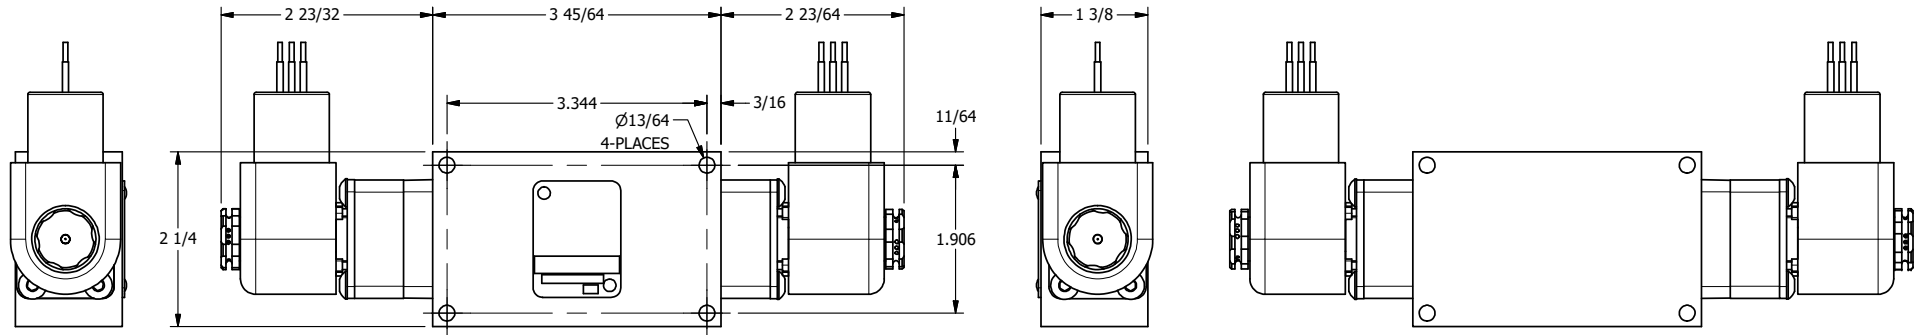

4 3 2 1

4 3 2

**AAA**  
PRODUCTS  
INTERNATIONAL

**AAA PRODUCTS INTERNATIONAL**  
7114 Harry Hines Blvd  
Dallas, TX 75235

TITLE: 1/4" SIDE PORT, DBL SOL, 3 POS,  
SPR CTR, SOL SHFT, REGEN CTR SPL,  
EXPLOSION PROOF, SIDE VENT

DRAWING NO.:  
DIM\_ESY2DXC

THE INFORMATION CONTAINED WITHIN THIS DOCUMENT IS PROPRIETARY TO AAA PRODUCTS AND MAY NOT BE DISCLOSED WITHOUT PRIOR WRITTEN CONSENT