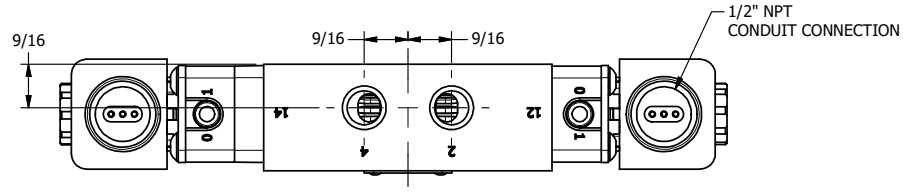

4 3 2 1

4 3 2

AAA
PRODUCTS
INTERNATIONAL

AAA PRODUCTS INTERNATIONAL
7114 Harry Hines Blvd
Dallas, TX 75235

TITLE: 1/4" SIDE PORT, DBL SOL, 3 POS,
SPR CTR, SOL SHFT, REGEN CTR SPL,
EXPLOSION PROOF

DRAWING NO.:
DIM_ESY2DX