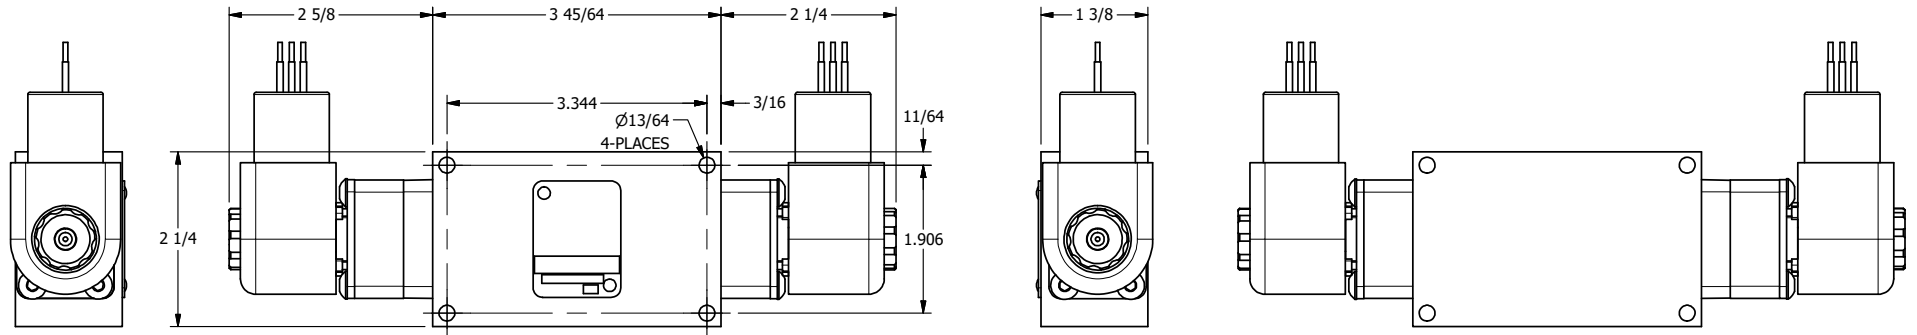

4 3 2 1

4 3 2

AAA
PRODUCTS
INTERNATIONAL

AAA PRODUCTS INTERNATIONAL
7114 Harry Hines Blvd
Dallas, TX 75235

TITLE: 1/4" SIDE PORT, DBL SOL, 3 POS,
SPR CTR, SOL SHFT, REGEN CTR SPL,
EXPLOSION PROOF

DRAWING NO.:
DIM_ESY2DX