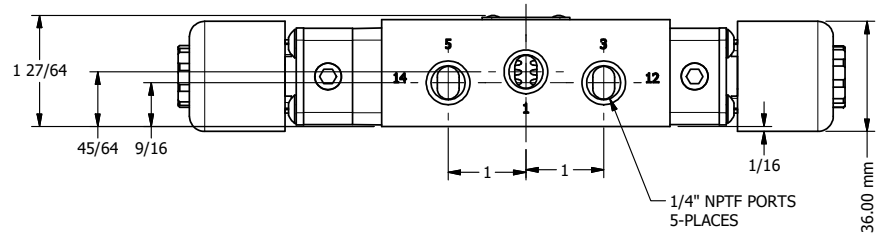

4 3 2 1

4 3 2

AAA
PRODUCTS
INTERNATIONAL

AAA PRODUCTS INTERNATIONAL
7114 Harry Hines Blvd
Dallas, TX 75235

TITLE: 1/4" SIDE PORT, DBL SOL, 3 POS,
SPR CTR, SOL SHFT, REGEN CTR SPL,
EXPLOSION PROOF

DRAWING NO.:
DIM_ESY2DX