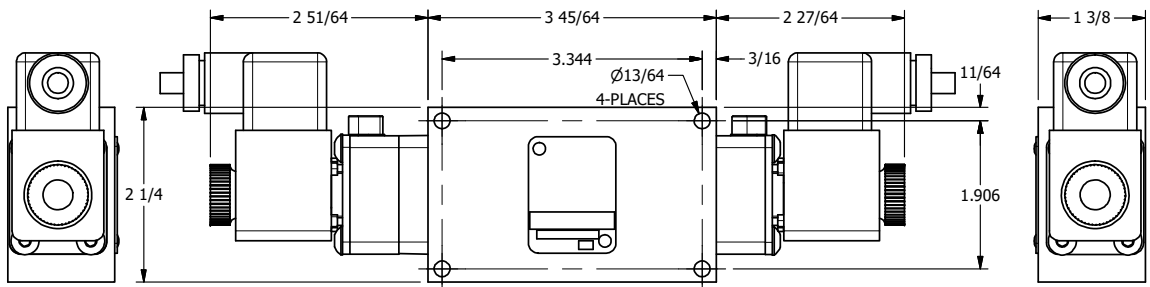

4

3

2

1

AAA
PRODUCTS
INTERNATIONAL

**AAA PRODUCTS
INTERNATIONAL**
7114 Harry Hines Blvd
Dallas, TX 75235

TITLE: 1/4" SIDE PORT, DBL SOL, 3 POS,
SPR CTR, SOL SHFT, REGEN CTR SPL,
ATEX, LCKNG OVRD, DUST EXCLDR

DRAWING NO.:
DIM_ESY2DTOL

THE INFORMATION CONTAINED WITHIN THIS DOCUMENT IS PROPRIETARY TO AAA PRODUCTS AND MAY NOT BE DISCLOSED WITHOUT PRIOR WRITTEN CONSENT

4

3

2

1