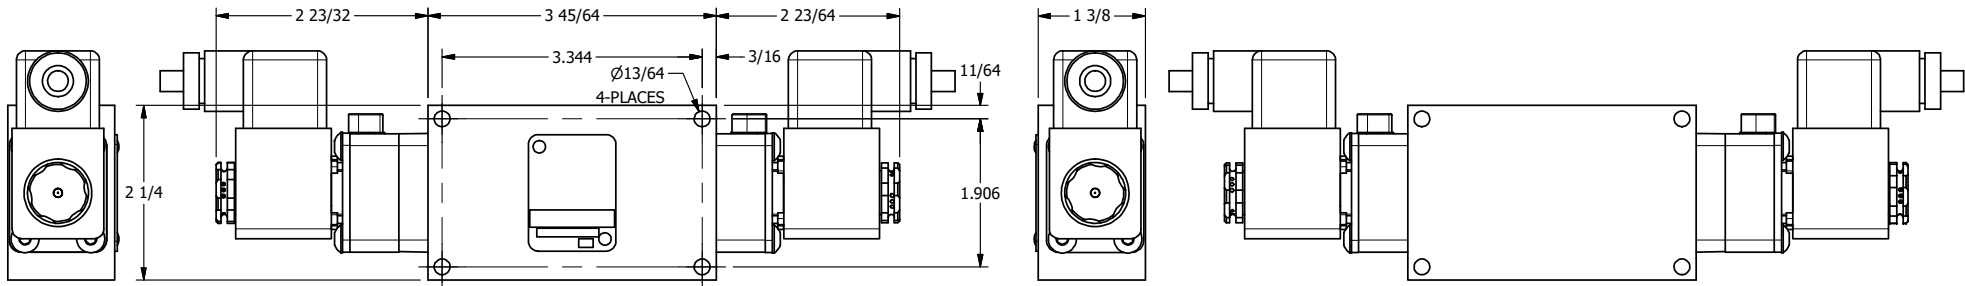

4

3

2

1

AAA
PRODUCTS
INTERNATIONAL

**AAA PRODUCTS
INTERNATIONAL**
7114 Harry Hines Blvd
Dallas, TX 75235

TITLE: 1/4" SIDE PORT, DBL SOL, 3 POS,
SPR CTR, SOL SHFT, REGEN CTR SPL,
ATEX, LCKNG OVRD, SIDE VENT

DRAWING NO.:
DIM_ESY2DTC