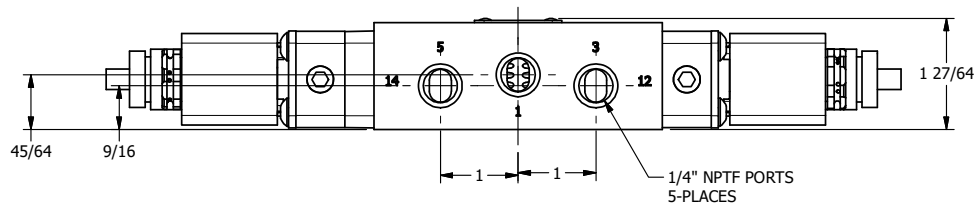

4

3

2

1

AAA
PRODUCTS
INTERNATIONAL

**AAA PRODUCTS
INTERNATIONAL**
7114 Harry Hines Blvd
Dallas, TX 75235

TITLE: 1/4" SIDE PORT, DBL SOL, 3 POS,
SPR CTR, SOL SHFT, REGEN CTR SPL,
ATEX, LCKNG OVRD, SIDE VENT

DRAWING NO.:
DIM_ESY2DTC