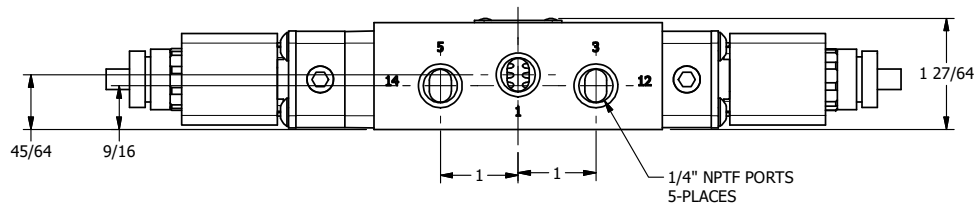

4

3

2

1

**AAA**  
PRODUCTS  
INTERNATIONAL

**AAA PRODUCTS  
INTERNATIONAL**  
7114 Harry Hines Blvd  
Dallas, TX 75235

TITLE: 1/4" SIDE PORT, DBL SOL, 3 POS,  
SPR CTR, SOL SHFT, REGEN CTR SPL,  
ATEX, LCKNG OVRD

DRAWING NO.:  
DIM\_ESY2DTO

THE INFORMATION CONTAINED WITHIN THIS DOCUMENT IS PROPRIETARY TO AAA PRODUCTS AND MAY NOT BE DISCLOSED WITHOUT PRIOR WRITTEN CONSENT

4

3

2

1