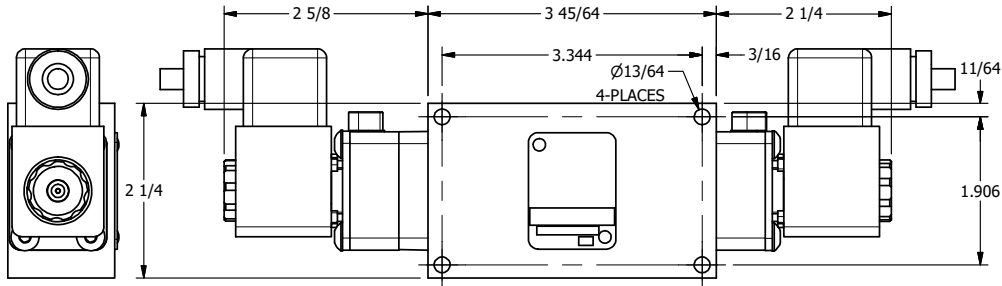

4

3

2

1

**AAA**  
PRODUCTS  
INTERNATIONAL

**AAA PRODUCTS  
INTERNATIONAL**  
7114 Harry Hines Blvd  
Dallas, TX 75235

TITLE: 1/4" SIDE PORT, DBL SOL, 3 POS,  
SPR CTR, SOL SHFT, REGEN CTR SPL,  
ATEX, LCKNG OVRD

DRAWING NO.:  
DIM\_ESY2DTO

THE INFORMATION CONTAINED WITHIN THIS DOCUMENT IS PROPRIETARY TO AAA PRODUCTS AND MAY NOT BE DISCLOSED WITHOUT PRIOR WRITTEN CONSENT

4

3

2

1