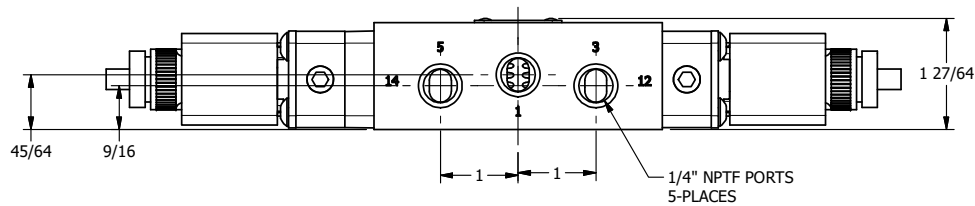

4

3

2

1

AAA
PRODUCTS
INTERNATIONAL

**AAA PRODUCTS
INTERNATIONAL**
7114 Harry Hines Blvd
Dallas, TX 75235

TITLE: 1/4" SIDE PORT, DBL SOL, 3 POS,
SPR CTR, SOL SHFT, REGEN CTR SPL,
ATEX, DUST EXCLDR

DRAWING NO.:
DIM_ESY2DTL