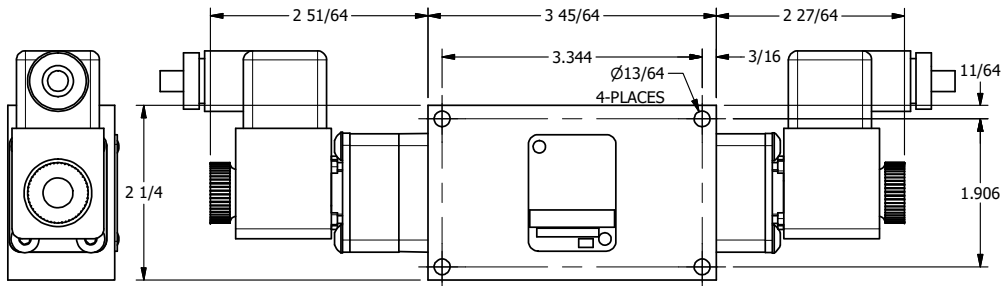

4

3

2

1

AAA
PRODUCTS
INTERNATIONAL

**AAA PRODUCTS
INTERNATIONAL**
7114 Harry Hines Blvd
Dallas, TX 75235

TITLE: 1/4" SIDE PORT, DBL SOL, 3 POS,
SPR CTR, SOL SHFT, REGEN CTR SPL,
ATEX, DUST EXCLDR

DRAWING NO.:
DIM_ESY2DTL