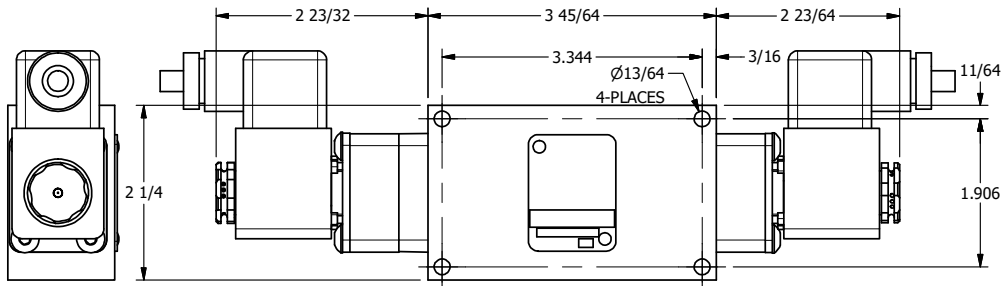

4

3

2

1

AAA
PRODUCTS
INTERNATIONAL

**AAA PRODUCTS
INTERNATIONAL**
7114 Harry Hines Blvd
Dallas, TX 75235

TITLE: 1/4" SIDE PORT, DBL SOL, 3 POS,
SPR CTR, SOL SHFT, REGEN CTR SPL,
ATEX, SIDE VENT

DRAWING NO.:
DIM_ESY2DTC