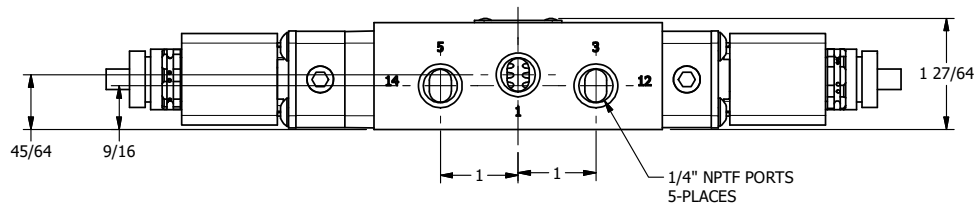

4

3

2

1

AAA
PRODUCTS
INTERNATIONAL

**AAA PRODUCTS
INTERNATIONAL**
7114 Harry Hines Blvd
Dallas, TX 75235

TITLE: 1/4" SIDE PORT, DBL SOL, 3 POS,
SPR CTR, SOL SHFT, REGEN CTR SPL,
ATEX, SIDE VENT

DRAWING NO.:
DIM_ESY2DTC