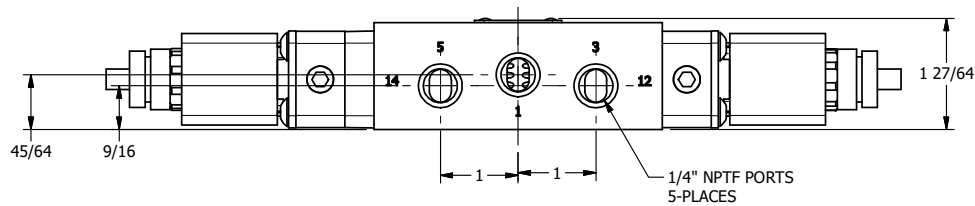

4

3

2

1

AAA
PRODUCTS
INTERNATIONAL

**AAA PRODUCTS
INTERNATIONAL**
7114 Harry Hines Blvd
Dallas, TX 75235

TITLE: 1/4" SIDE PORT, DBL SOL, 3 POS,
SPR CTR, SOL SHFT, REGEN CTR SPL,
ATEX

DRAWING NO.:
DIM_ESY2DT