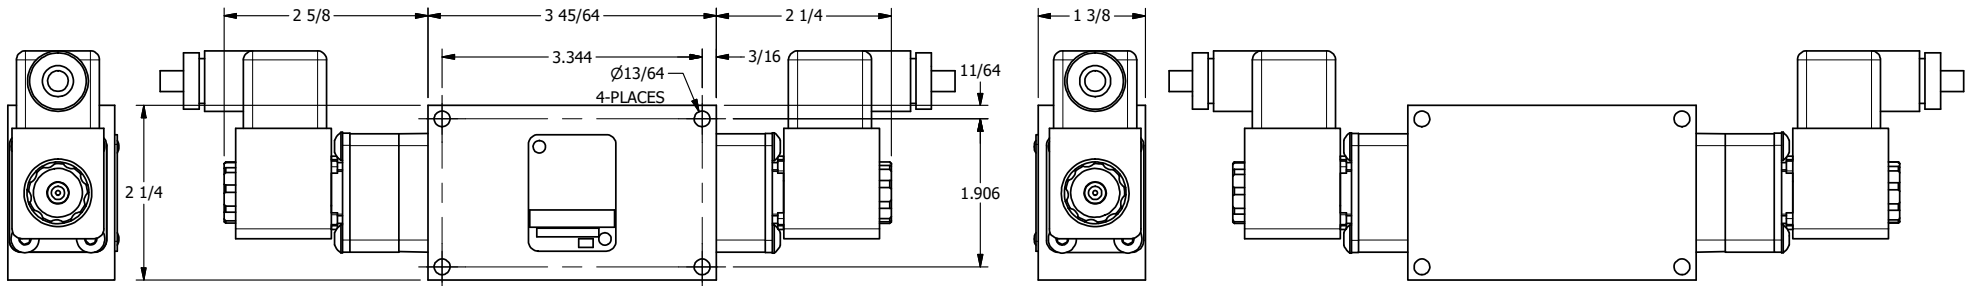

4

3

2

1

AAA
PRODUCTS
INTERNATIONAL

**AAA PRODUCTS
INTERNATIONAL**
7114 Harry Hines Blvd
Dallas, TX 75235

TITLE: 1/4" SIDE PORT, DBL SOL, 3 POS,
SPR CTR, SOL SHFT, REGEN CTR SPL,
ATEX

DRAWING NO.:
DIM_ESY2DT