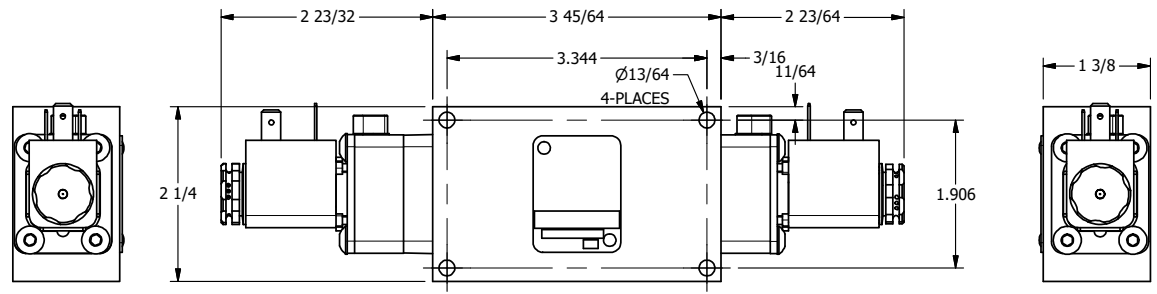

4 | 3 | 2 | 1

4 | 3 | 2

AAA
PRODUCTS
INTERNATIONAL

**AAA PRODUCTS
INTERNATIONAL**
7114 Harry Hines Blvd
Dallas, TX 75235

TITLE: 1/4" SIDE PORT, DBL SOL, 3 POS,
SPR CTR, SOL SHFT, REGEN CTR SPL,
LCKNG OVRD, SIDE VENT

DRAWING NO.:
DIM_ESY2DOC

THE INFORMATION CONTAINED WITHIN THIS DOCUMENT IS PROPRIETARY TO AAA PRODUCTS AND MAY NOT BE DISCLOSED WITHOUT PRIOR WRITTEN CONSENT