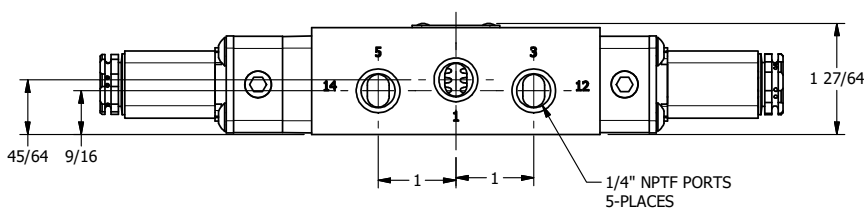

4 | 3 | 2 | 1

4 | 3 | 2

AAA
PRODUCTS
INTERNATIONAL

**AAA PRODUCTS
INTERNATIONAL**
7114 Harry Hines Blvd
Dallas, TX 75235

TITLE: 1/4" SIDE PORT, DBL SOL, 3 POS,
SPR CTR, SOL SHFT, REGEN CTR SPL,
LCKNG OVRD, SIDE VENT