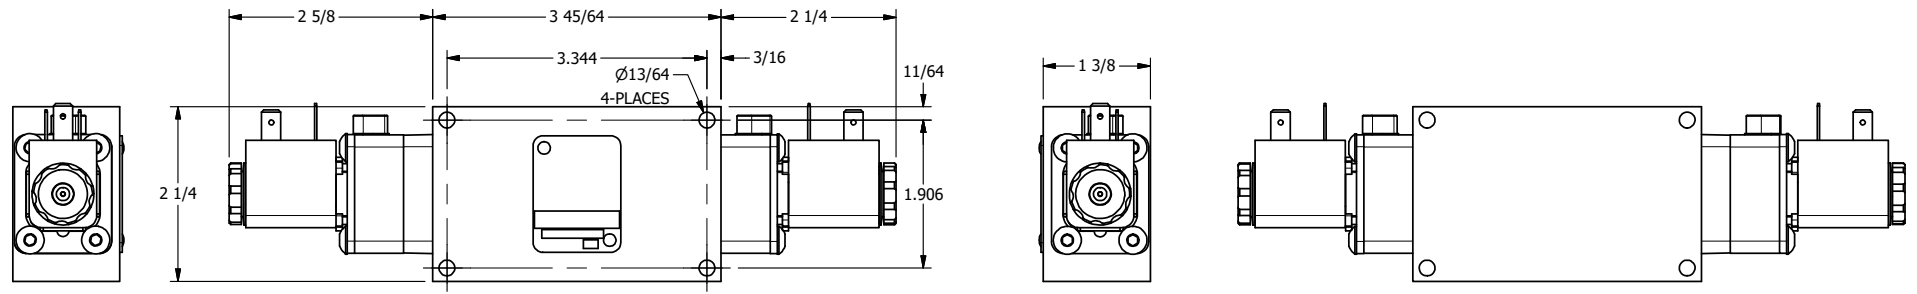

4 | 3 | 2 | 1

B

B

A

A

AAA
PRODUCTS
INTERNATIONAL

**AAA PRODUCTS
INTERNATIONAL**
7114 Harry Hines Blvd
Dallas, TX 75235

TITLE: 1/4" SIDE PORT, DBL SOL, 3 POS,
SPR CTR, SOL SHFT, REGEN CTR SPL,
LCKNG OVRD

DRAWING NO.:
DIM_ESY2DO

4 | 3 | 2

THE INFORMATION CONTAINED WITHIN THIS DOCUMENT IS PROPRIETARY TO AAA PRODUCTS AND MAY NOT BE DISCLOSED WITHOUT PRIOR WRITTEN CONSENT