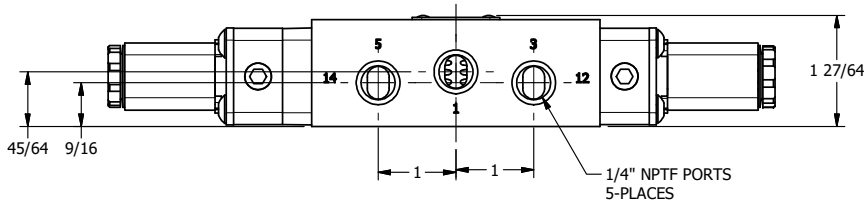

4 | 3 | 2 | 1

B

B

A

A

AAA
PRODUCTS
INTERNATIONAL

**AAA PRODUCTS
INTERNATIONAL**
7114 Harry Hines Blvd
Dallas, TX 75235

TITLE: 1/4" SIDE PORT, DBL SOL, 3 POS,
SPR CTR, SOL SHFT, REGEN CTR SPL,
LCKNG OVRD

DRAWING NO.:
DIM_ESY2DO

4 | 3 | 2

THE INFORMATION CONTAINED WITHIN THIS DOCUMENT IS PROPRIETARY TO AAA PRODUCTS AND MAY NOT BE DISCLOSED WITHOUT PRIOR WRITTEN CONSENT