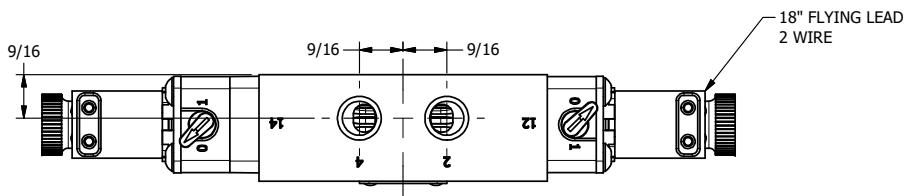

4 | 3 | 2 | 1

 <p>AAA PRODUCTS INTERNATIONAL 7114 Harry Hines Blvd Dallas, TX 75235</p>	<p>TITLE: 1/4" SIDE PORT, DBL SOL, 3 POS, SPR CTR, REGEN CTR SPL, FLYING LEAD LCKNG OVRD, DUST EXCLDR</p>	<p>DRAWING NO.: DIM_ESY2DMOL</p>
---	---	--------------------------------------