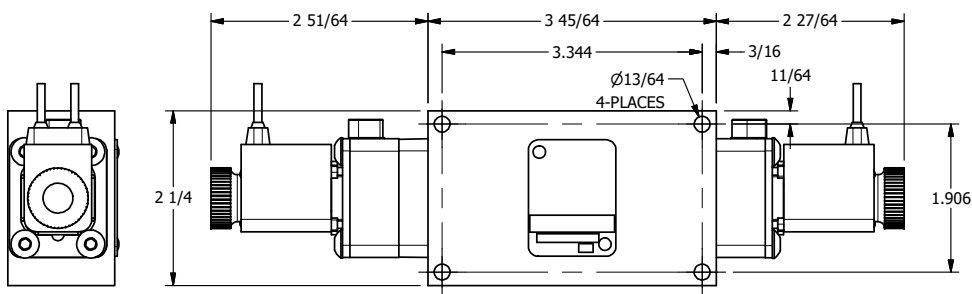

4 | 3 | 2 | 1

 <p>AAA PRODUCTS INTERNATIONAL 7114 Harry Hines Blvd Dallas, TX 75235</p>	<p>TITLE: 1/4" SIDE PORT, DBL SOL, 3 POS, SPR CTR, REGEN CTR SPL, FLYING LEAD LCKNG OVRD, DUST EXCLDR</p>	<p>DRAWING NO.: DIM_ESY2DMOL</p>
---	---	--------------------------------------