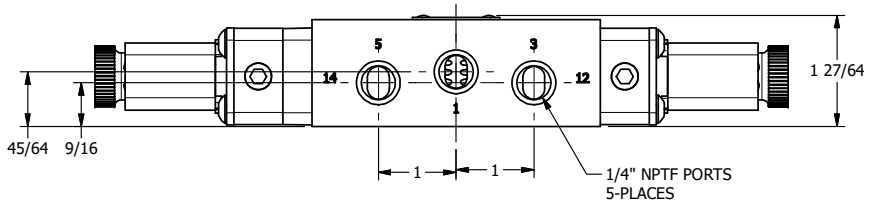

4 | 3 | 2 | 1

 <p>AAA PRODUCTS INTERNATIONAL 7114 Harry Hines Blvd Dallas, TX 75235</p>	<p>TITLE: 1/4" SIDE PORT, DBL SOL, 3 POS, SPR CTR, REGEN CTR SPL, FLYING LEAD LCKNG OVRD, DUST EXCLDR</p>	<p>DRAWING NO.: DIM_ESY2DMOL</p>
---	---	--------------------------------------