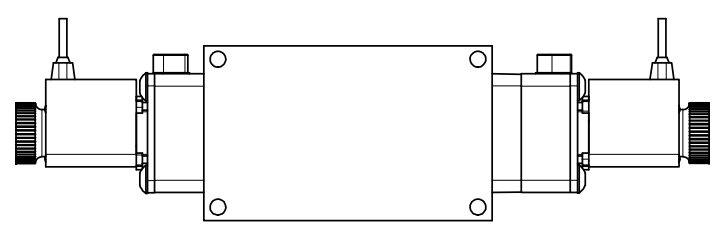

4 | 3 | 2 | 1

 <p>AAA PRODUCTS INTERNATIONAL 7114 Harry Hines Blvd Dallas, TX 75235</p>	<p>TITLE: 1/4" SIDE PORT, DBL SOL, 3 POS, SPR CTR, REGEN CTR SPL, FLYING LEAD LCKNG OVRD, DUST EXCLDR</p>	<p>DRAWING NO.: DIM_ESY2DMOL</p>
---	---	--------------------------------------