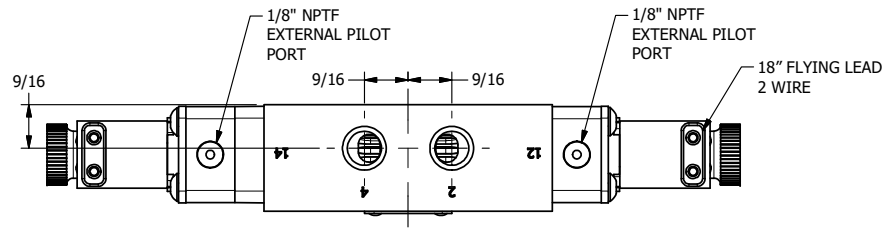

4 3 2 1

4 3 2

TITLE: 1/4" SIDE PORT, DBL SOL, 3 POS,  
REGEN SPR CTR, FLYING LEAD,  
DUST EXCLDR, EXT PILOT

DRAWING NO.:  
DIM\_ESY2DMLZ

THE INFORMATION CONTAINED WITHIN THIS DOCUMENT IS PROPRIETARY TO AAA PRODUCTS AND MAY NOT BE DISCLOSED WITHOUT PRIOR WRITTEN CONSENT