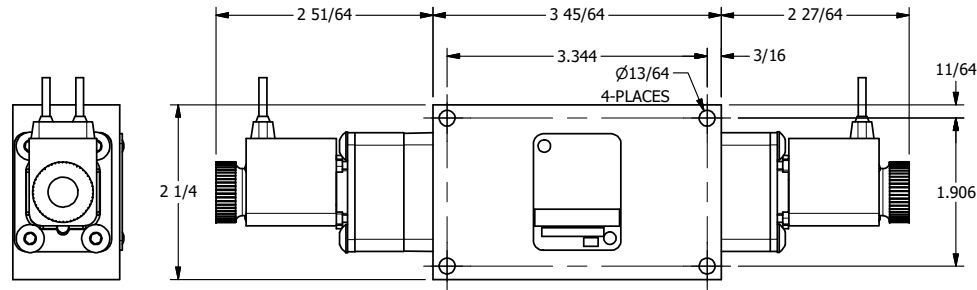

4 3 2 1

4 3 2

TITLE: 1/4" SIDE PORT, DBL SOL, 3 POS,  
REGEN SPR CTR, FLYING LEAD,  
DUST EXCLDR, EXT PILOT

DRAWING NO.:  
DIM\_ESY2DMLZ

THE INFORMATION CONTAINED WITHIN THIS DOCUMENT IS PROPRIETARY TO AAA PRODUCTS AND MAY NOT BE DISCLOSED WITHOUT PRIOR WRITTEN CONSENT