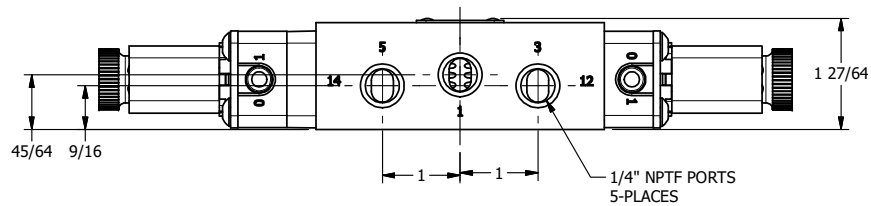

4 3 2 1

4 3 2

TITLE: 1/4" SIDE PORT, DBL SOL, 3 POS,  
REGEN SPR CTR, FLYING LEAD,  
DUST EXCLDR, EXT PILOT

DRAWING NO.:  
DIM\_ESY2DMLZ

THE INFORMATION CONTAINED WITHIN THIS DOCUMENT IS PROPRIETARY TO AAA PRODUCTS AND MAY NOT BE DISCLOSED WITHOUT PRIOR WRITTEN CONSENT