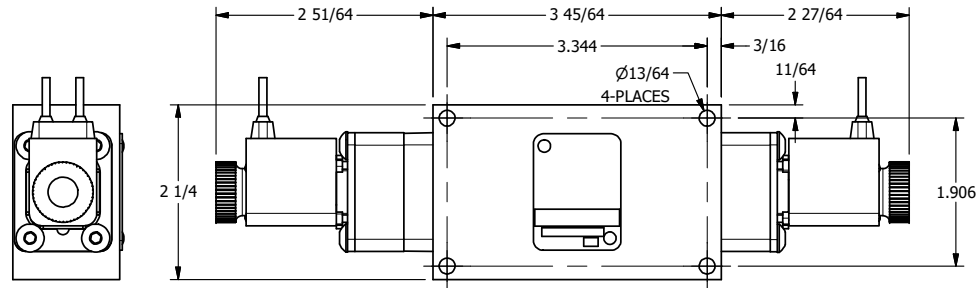

4 | 3 | 2 | 1

4 | 3 | 2

**AAA PRODUCTS INTERNATIONAL**  
7114 Harry Hines Blvd  
Dallas, TX 75235

TITLE: 1/4" SIDE PORT, DBL SOL, 3 POS,  
SPR CTR, SOL SHFT, REGEN CTR SPL,  
FLYING LEAD, DUST EXCLDR

DRAWING NO.:  
DIM\_ESY2DML