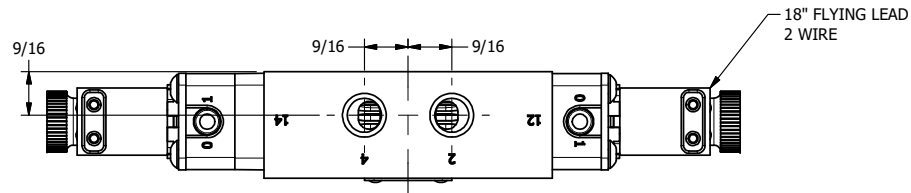

4 | 3 | 2 | 1

4 | 3 | 2

**AAA PRODUCTS INTERNATIONAL**  
7114 Harry Hines Blvd  
Dallas, TX 75235

TITLE: 1/4" SIDE PORT, DBL SOL, 3 POS,  
SPR CTR, SOL SHFT, REGEN CTR SPL,  
FLYING LEAD, DUST EXCLDR

DRAWING NO.:  
DIM\_ESY2DML