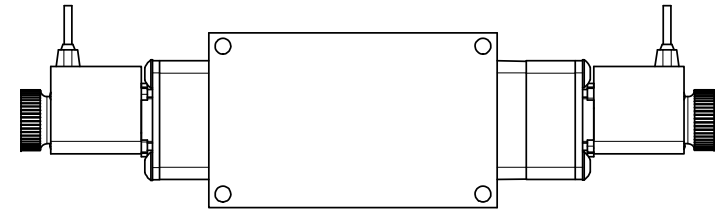

4 | 3 | 2 | 1

4 | 3 | 2

**AAA PRODUCTS INTERNATIONAL**  
7114 Harry Hines Blvd  
Dallas, TX 75235

TITLE: 1/4" SIDE PORT, DBL SOL, 3 POS,  
SPR CTR, SOL SHFT, REGEN CTR SPL,  
FLYING LEAD, DUST EXCLDR

DRAWING NO.:  
DIM\_ESY2DML