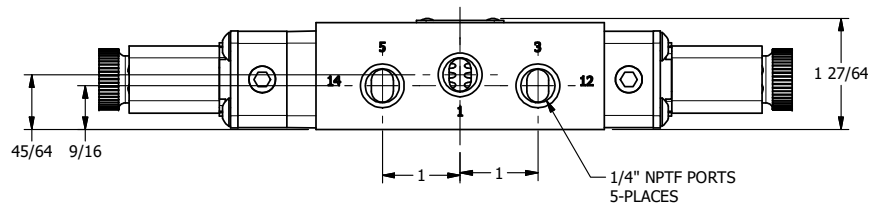

4 | 3 | 2 | 1

4 | 3 | 2

**AAA PRODUCTS INTERNATIONAL**  
7114 Harry Hines Blvd  
Dallas, TX 75235

TITLE: 1/4" SIDE PORT, DBL SOL, 3 POS,  
SPR CTR, SOL SHFT, REGEN CTR SPL,  
FLYING LEAD, DUST EXCLDR

DRAWING NO.:  
DIM\_ESY2DML