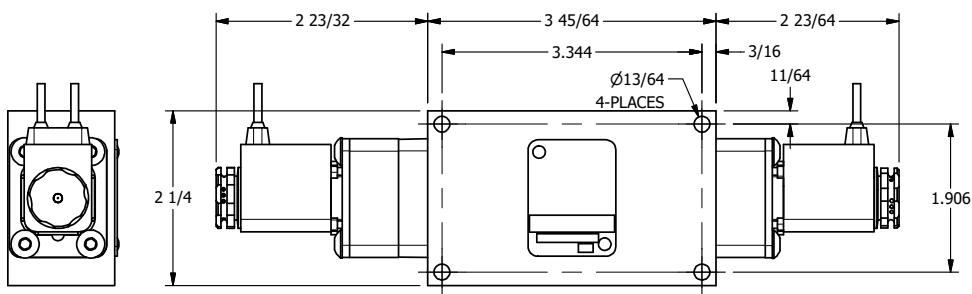

4 | 3 | 2 | 1

	<b>AAA PRODUCTS INTERNATIONAL</b> 7114 Harry Hines Blvd Dallas, TX 75235	<b>TITLE</b> 1/4" SIDE PORT, DBL SOL, 3 POS, SPR CTR, SOL SHFT, REGEN CTR SPL, FLYING LEAD, SIDE VENT	<b>DRAWING NO.:</b> DIM_ESY2DMC
--	--	---	------------------------------------