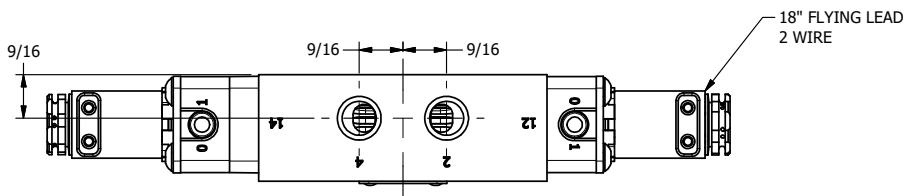

4 | 3 | 2 | 1

	<b>AAA PRODUCTS INTERNATIONAL</b> 7114 Harry Hines Blvd Dallas, TX 75235	<b>TITLE</b> 1/4" SIDE PORT, DBL SOL, 3 POS, SPR CTR, SOL SHFT, REGEN CTR SPL, FLYING LEAD, SIDE VENT	<b>DRAWING NO.:</b> DIM_ESY2DMC
--	--	---	------------------------------------