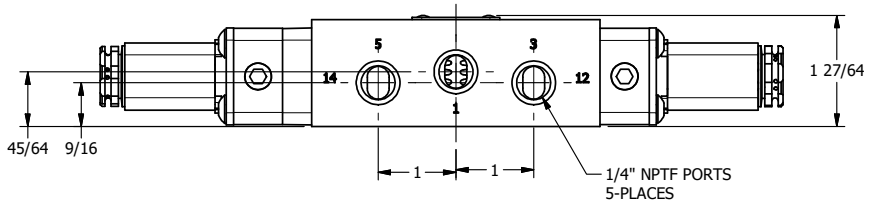

4 | 3 | 2 | 1

	<b>AAA PRODUCTS INTERNATIONAL</b> 7114 Harry Hines Blvd Dallas, TX 75235	<b>TITLE</b> 1/4" SIDE PORT, DBL SOL, 3 POS, SPR CTR, SOL SHFT, REGEN CTR SPL, FLYING LEAD, SIDE VENT	<b>DRAWING NO.:</b> DIM_ESY2DMC
--	--	---	------------------------------------