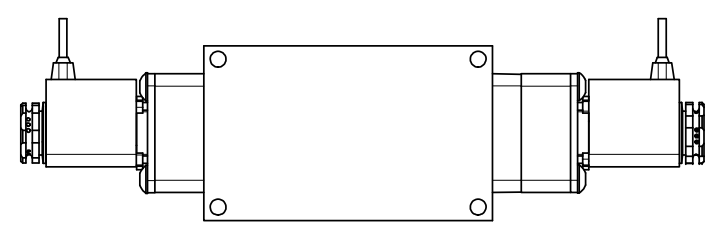

4 | 3 | 2 | 1

	<b>AAA PRODUCTS INTERNATIONAL</b> 7114 Harry Hines Blvd Dallas, TX 75235	<b>TITLE</b> 1/4" SIDE PORT, DBL SOL, 3 POS, SPR CTR, SOL SHFT, REGEN CTR SPL, FLYING LEAD, SIDE VENT	<b>DRAWING NO.:</b> DIM_ESY2DMC
--	--	---	------------------------------------