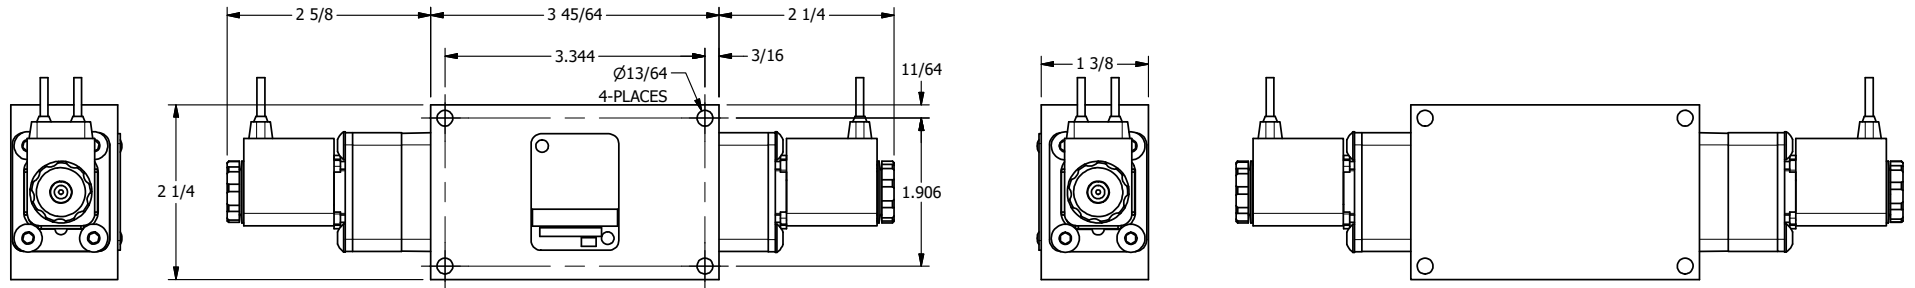

4 | 3 | 2 | 1

4 | 3 | 2

**AAA**  
PRODUCTS  
INTERNATIONAL

**AAA PRODUCTS  
INTERNATIONAL**  
7114 Harry Hines Blvd  
Dallas, TX 75235

TITLE: 1/4" SIDE PORT, DBL SOL, 3 POS,  
SPR CTR, SOL SHFT, REGEN CTR SPL,  
FLYING LEAD