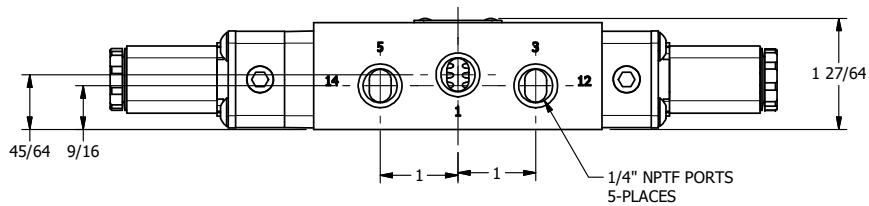

4 | 3 | 2 | 1

4 | 3 | 2

**AAA**  
PRODUCTS  
INTERNATIONAL

**AAA PRODUCTS  
INTERNATIONAL**  
7114 Harry Hines Blvd  
Dallas, TX 75235

TITLE: 1/4" SIDE PORT, DBL SOL, 3 POS,  
SPR CTR, SOL SHFT, REGEN CTR SPL,  
FLYING LEAD