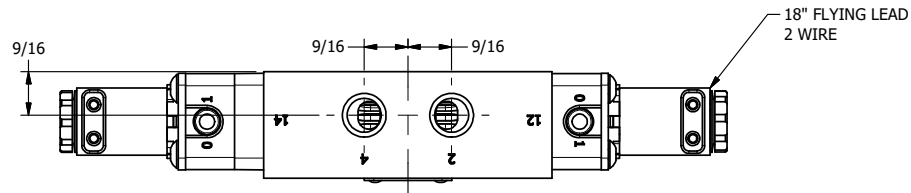

4 | 3 | 2 | 1

4 | 3 | 2

**AAA**  
PRODUCTS  
INTERNATIONAL

**AAA PRODUCTS  
INTERNATIONAL**  
7114 Harry Hines Blvd  
Dallas, TX 75235

TITLE: 1/4" SIDE PORT, DBL SOL, 3 POS,  
SPR CTR, SOL SHFT, REGEN CTR SPL,  
FLYING LEAD