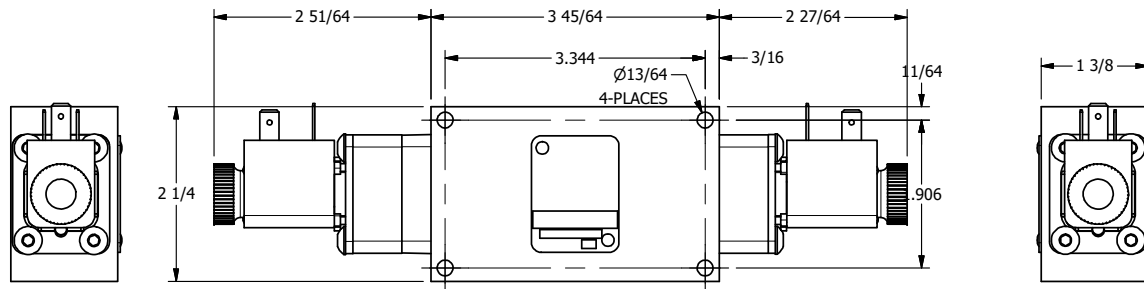

4 | 3 | 2 | 1

4 | 3 | 2

AAA PRODUCTS INTERNATIONAL
 7114 Harry Hines Blvd
 Dallas, TX 75235

TITLE: 1/4" SIDE PORT, DBL SOL, 3 POS,
 SPR CTR, SOL SHFT, REGEN CTR SPL,
 DUST EXCLDR, EXT PILOT

DRAWING NO.:
 DIM_ESY2DLZ