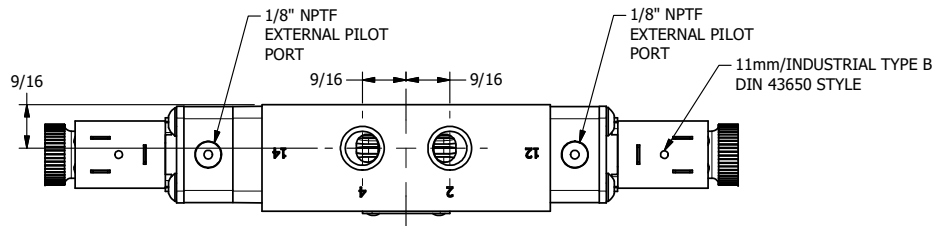

4 | 3 | 2 | 1

4 | 3 | 2

AAA PRODUCTS INTERNATIONAL
 7114 Harry Hines Blvd
 Dallas, TX 75235

TITLE: 1/4" SIDE PORT, DBL SOL, 3 POS,
 SPR CTR, SOL SHFT, REGEN CTR SPL,
 DUST EXCLDR, EXT PILOT

DRAWING NO.:
 DIM_ESY2DLZ