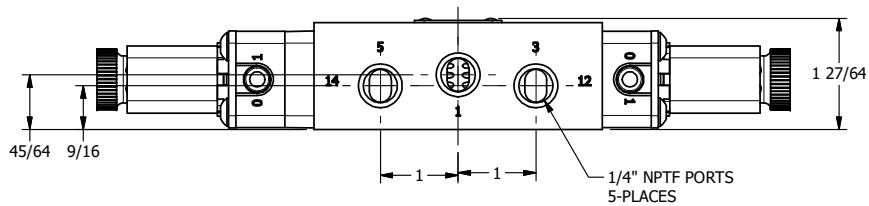

4 | 3 | 2 | 1

4 | 3 | 2

AAA PRODUCTS INTERNATIONAL
 7114 Harry Hines Blvd
 Dallas, TX 75235

TITLE: 1/4" SIDE PORT, DBL SOL, 3 POS,
 SPR CTR, SOL SHFT, REGEN CTR SPL,
 DUST EXCLDR, EXT PILOT

DRAWING NO.:
 DIM_ESY2DLZ