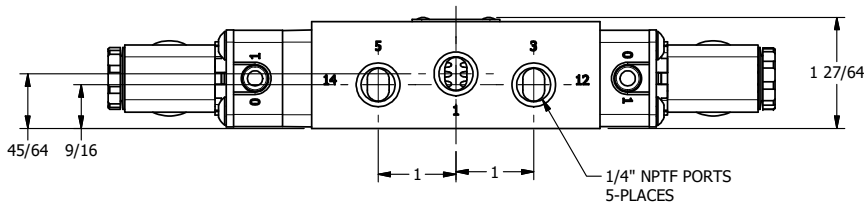

4

3

2

1

AAA
PRODUCTS
INTERNATIONAL

**AAA PRODUCTS
INTERNATIONAL**
7114 Harry Hines Blvd
Dallas, TX 75235

TITLE 1/4" SIDE PORT, DBL SOL, 3 POS,
SPR CTR, SOL SHFT, REGEN CTR SPL,
MOLD-OVER, EXT PILOT

DRAWING NO.:
DIM_ESY2DJZ