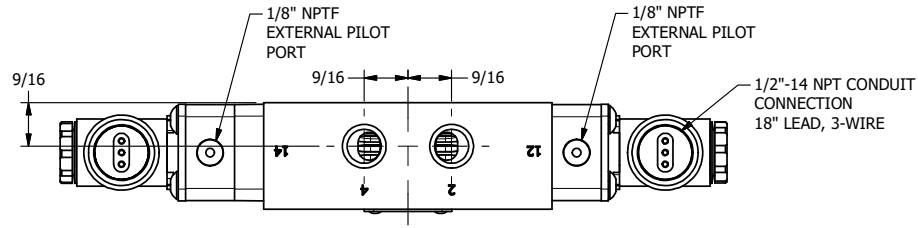

4

3

2

1

AAA
PRODUCTS
INTERNATIONAL

**AAA PRODUCTS
INTERNATIONAL**
7114 Harry Hines Blvd
Dallas, TX 75235

TITLE 1/4" SIDE PORT, DBL SOL, 3 POS,
SPR CTR, SOL SHFT, REGEN CTR SPL,
MOLD-OVER, EXT PILOT

DRAWING NO.:
DIM_ESY2DJZ