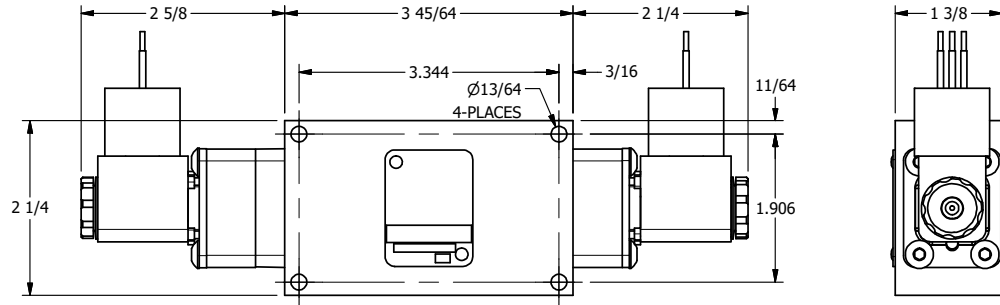

4

3

2

1

AAA
PRODUCTS
INTERNATIONAL

**AAA PRODUCTS
INTERNATIONAL**
7114 Harry Hines Blvd
Dallas, TX 75235

TITLE 1/4" SIDE PORT, DBL SOL, 3 POS,
SPR CTR, SOL SHFT, REGEN CTR SPL,
MOLD-OVER, EXT PILOT

DRAWING NO.:
DIM_ESY2DJZ