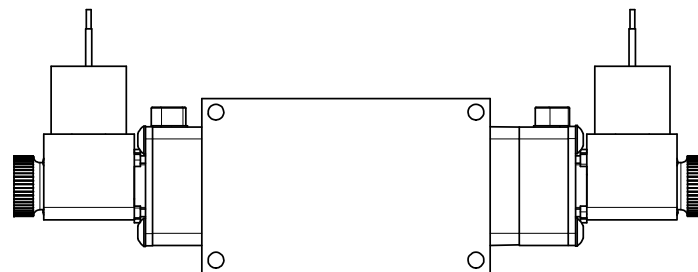

4

3

2

1

**AAA**  
PRODUCTS  
INTERNATIONAL

**AAA PRODUCTS  
INTERNATIONAL**  
7114 Harry Hines Blvd  
Dallas, TX 75235

TITLE: 1/4" SIDE PORT, DBL SOL, 3 POS,  
SPR CTR, REGEN CTR SPL, MOLD-OVER,  
LCKNG OVRD, DUST EXCLDR

DRAWING NO.:  
DIM\_ESY2DJOL

THE INFORMATION CONTAINED WITHIN THIS DOCUMENT IS PROPRIETARY TO AAA PRODUCTS AND MAY NOT BE DISCLOSED WITHOUT PRIOR WRITTEN CONSENT

4

3

2

B

B

A