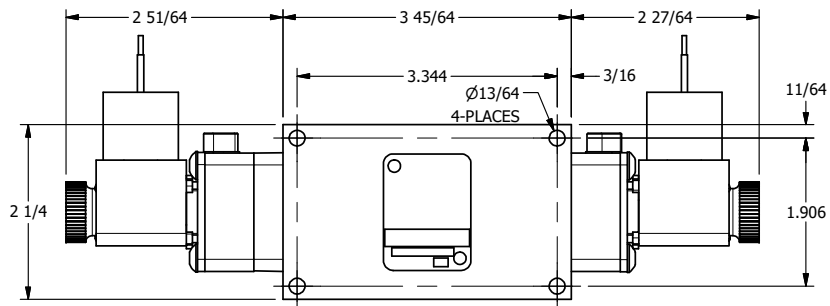

4

3

2

1

**AAA**  
PRODUCTS  
INTERNATIONAL

**AAA PRODUCTS  
INTERNATIONAL**  
7114 Harry Hines Blvd  
Dallas, TX 75235

TITLE: 1/4" SIDE PORT, DBL SOL, 3 POS,  
SPR CTR, REGEN CTR SPL, MOLD-OVER,  
LCKNG OVRD, DUST EXCLDR