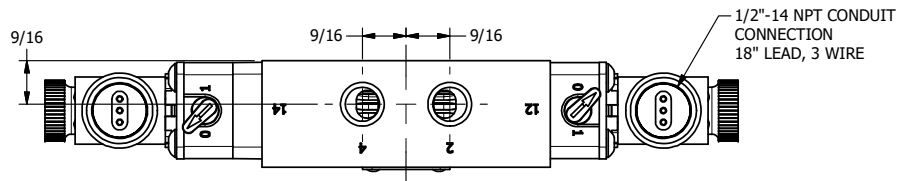

4

3

2

1

**AAA**  
PRODUCTS  
INTERNATIONAL

**AAA PRODUCTS  
INTERNATIONAL**  
7114 Harry Hines Blvd  
Dallas, TX 75235

TITLE: 1/4" SIDE PORT, DBL SOL, 3 POS,  
SPR CTR, REGEN CTR SPL, MOLD-OVER,  
LCKNG OVRD, DUST EXCLDR