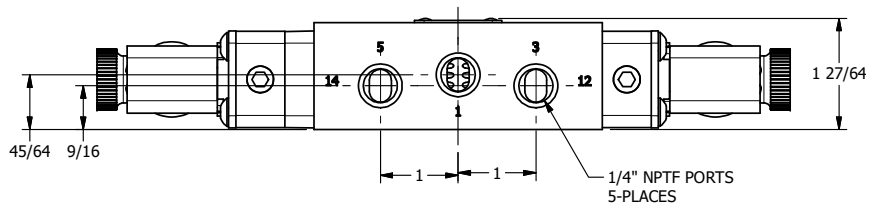

4

3

2

1

**AAA**  
PRODUCTS  
INTERNATIONAL

**AAA PRODUCTS  
INTERNATIONAL**  
7114 Harry Hines Blvd  
Dallas, TX 75235

TITLE: 1/4" SIDE PORT, DBL SOL, 3 POS,  
SPR CTR, REGEN CTR SPL, MOLD-OVER,  
LCKNG OVRD, DUST EXCLDR