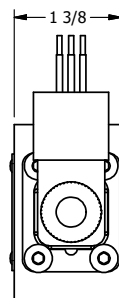

4

3

2

1

**AAA**  
PRODUCTS  
INTERNATIONAL

**AAA PRODUCTS  
INTERNATIONAL**  
7114 Harry Hines Blvd  
Dallas, TX 75235

TITLE: 1/4" SIDE PORT, DBL SOL, 3 POS,  
SPR CTR, REGEN CTR SPL, MOLD-OVER,  
LCKNG OVRD, DUST EXCLDR

DRAWING NO.:  
DIM\_ESY2DJOL

THE INFORMATION CONTAINED WITHIN THIS DOCUMENT IS PROPRIETARY TO AAA PRODUCTS AND MAY NOT BE DISCLOSED WITHOUT PRIOR WRITTEN CONSENT

4

3

2

B

B

A