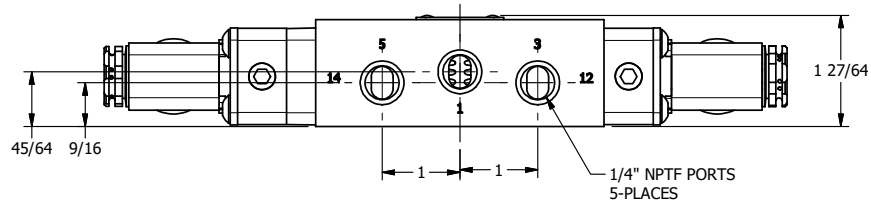

4 | 3 | 2 | 1

B

B

A

A

	AAA PRODUCTS INTERNATIONAL 7114 Harry Hines Blvd Dallas, TX 75235	TITLE 1/4" SIDE PORT, DBL SOL, 3 POS, SPR CTR, SOL SHFT, REGEN CTR SPL, MOLD-OVER, LCKNG OVRD, SIDE VENT	DRAWING NO.: DIM_ESY2DJOC
--	--	---	-------------------------------------