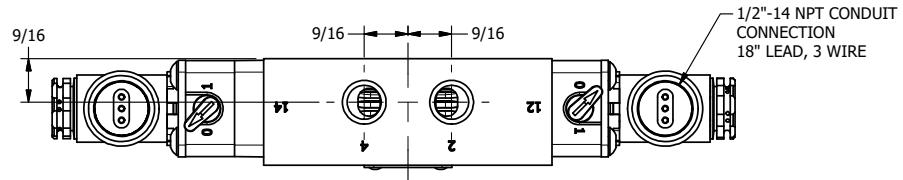

4 | 3 | 2 | 1

B

B

A

A

	AAA PRODUCTS INTERNATIONAL 7114 Harry Hines Blvd Dallas, TX 75235	TITLE 1/4" SIDE PORT, DBL SOL, 3 POS, SPR CTR, SOL SHFT, REGEN CTR SPL, MOLD-OVER, LCKNG OVRD, SIDE VENT	DRAWING NO.: DIM_ESY2DJOC
--	--	---	-------------------------------------