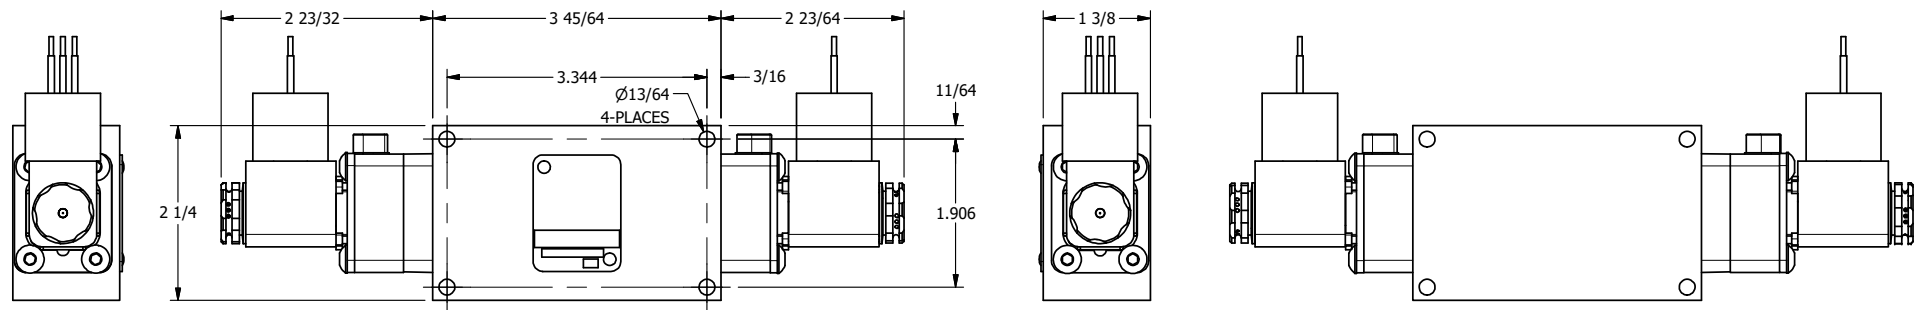

4 | 3 | 2 | 1

B

B

A

A

	AAA PRODUCTS INTERNATIONAL 7114 Harry Hines Blvd Dallas, TX 75235	TITLE 1/4" SIDE PORT, DBL SOL, 3 POS, SPR CTR, SOL SHFT, REGEN CTR SPL, MOLD-OVER, LCKNG OVRD, SIDE VENT	DRAWING NO.: DIM_ESY2DJOC
--	--	---	-------------------------------------