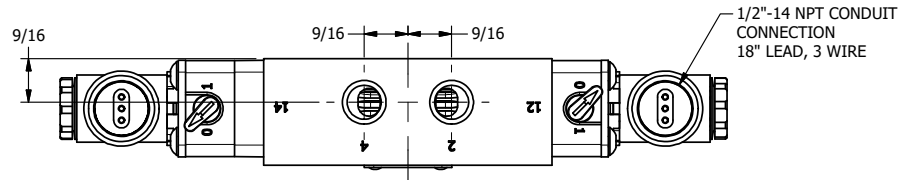

4 3 2 1

B

B

A

A

**AAA**  
PRODUCTS  
INTERNATIONAL

**AAA PRODUCTS INTERNATIONAL**  
7114 Harry Hines Blvd  
Dallas, TX 75235

TITLE: 1/4" SIDE PORT, DBL SOL, 3 POS,  
SPR CTR, SOL SHFT, REGEN CTR SPL,  
MOLD-OVER, LCKNG OVRD