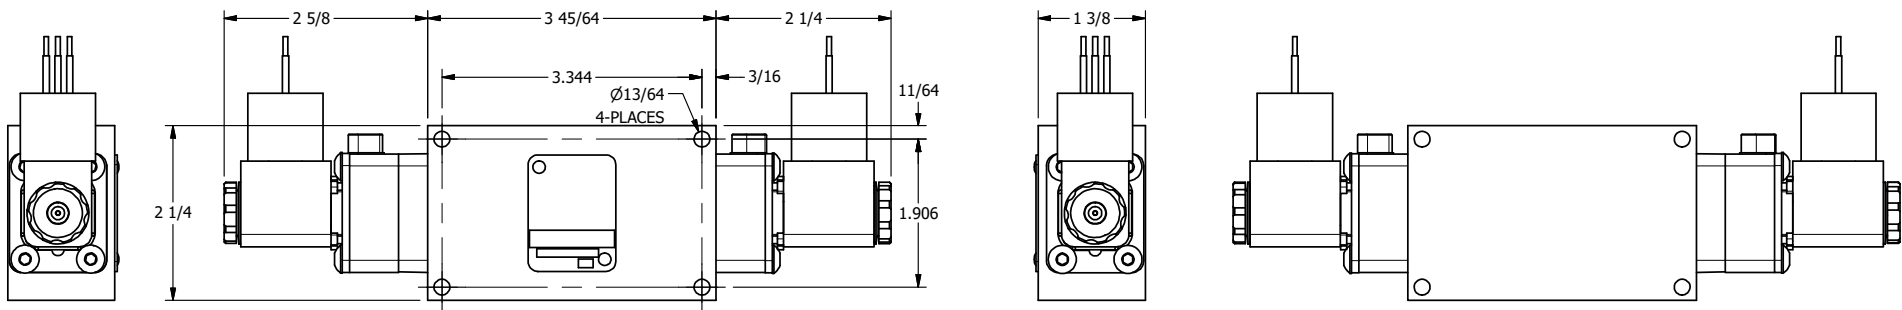

4 3 2 1

B

B

A

A

**AAA**  
PRODUCTS  
INTERNATIONAL

**AAA PRODUCTS INTERNATIONAL**  
7114 Harry Hines Blvd  
Dallas, TX 75235

TITLE: 1/4" SIDE PORT, DBL SOL, 3 POS,  
SPR CTR, SOL SHFT, REGEN CTR SPL,  
MOLD-OVER, LCKNG OVRD

DRAWING NO.:  
DIM\_ESY2DJO

4 3 2

THE INFORMATION CONTAINED WITHIN THIS DOCUMENT IS PROPRIETARY TO AAA PRODUCTS AND MAY NOT BE DISCLOSED WITHOUT PRIOR WRITTEN CONSENT