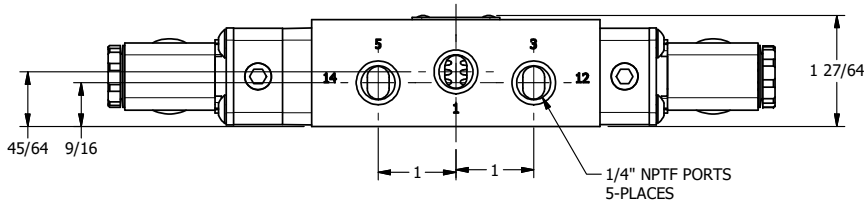

4 3 2 1

B

B

A

A

**AAA**  
PRODUCTS  
INTERNATIONAL

**AAA PRODUCTS INTERNATIONAL**  
7114 Harry Hines Blvd  
Dallas, TX 75235

TITLE: 1/4" SIDE PORT, DBL SOL, 3 POS,  
SPR CTR, SOL SHFT, REGEN CTR SPL,  
MOLD-OVER, LCKNG OVRD