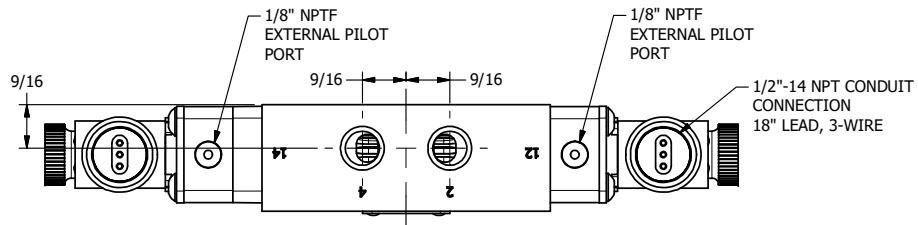

4 3 2 1

4 3 2

AAA
PRODUCTS
INTERNATIONAL

**AAA PRODUCTS
INTERNATIONAL**
7114 Harry Hines Blvd
Dallas, TX 75235

TITLE: 1/4" SIDE PORT, DBL SOL, 3 POS,
REGEN SPR CTR, MOLD-OVER,
DUST EXCLDR, EXT PILOT

DRAWING NO.:
DIM_ESY2DJLZ