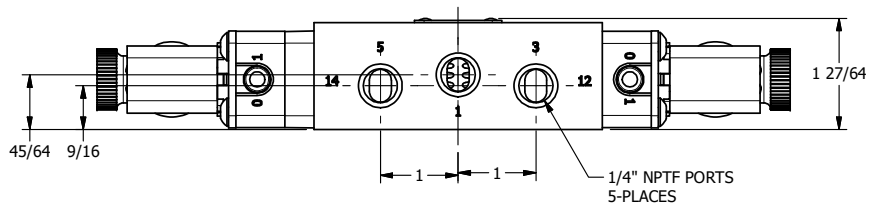

4 3 2 1

4 3 2

AAA
PRODUCTS
INTERNATIONAL

**AAA PRODUCTS
INTERNATIONAL**
7114 Harry Hines Blvd
Dallas, TX 75235

TITLE: 1/4" SIDE PORT, DBL SOL, 3 POS,
REGEN SPR CTR, MOLD-OVER,
DUST EXCLDR, EXT PILOT

DRAWING NO.:
DIM_ESY2DJLZ