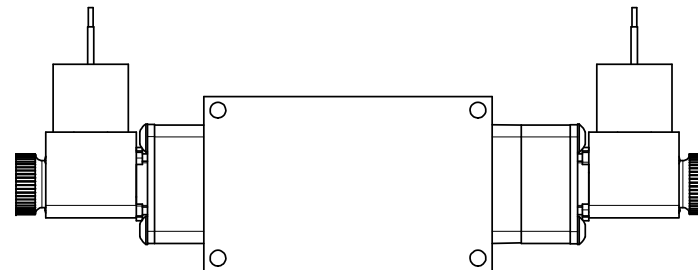

4 3 2 1

4 3 2

AAA
PRODUCTS
INTERNATIONAL

**AAA PRODUCTS
INTERNATIONAL**
7114 Harry Hines Blvd
Dallas, TX 75235

TITLE: 1/4" SIDE PORT, DBL SOL, 3 POS,
REGEN SPR CTR, MOLD-OVER,
DUST EXCLDR, EXT PILOT

DRAWING NO.:
DIM_ESY2DJLZ