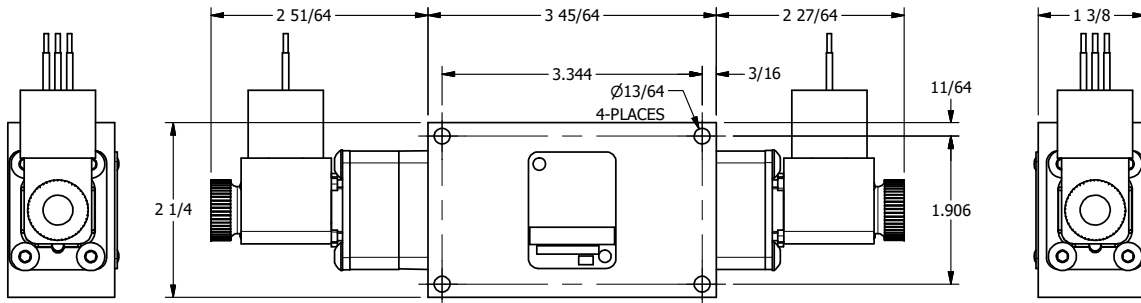

4 3 2 1

4 3 2

AAA
PRODUCTS
INTERNATIONAL

**AAA PRODUCTS
INTERNATIONAL**
7114 Harry Hines Blvd
Dallas, TX 75235

TITLE: 1/4" SIDE PORT, DBL SOL, 3 POS,
REGEN SPR CTR, MOLD-OVER,
DUST EXCLDR, EXT PILOT

DRAWING NO.:
DIM_ESY2DJLZ