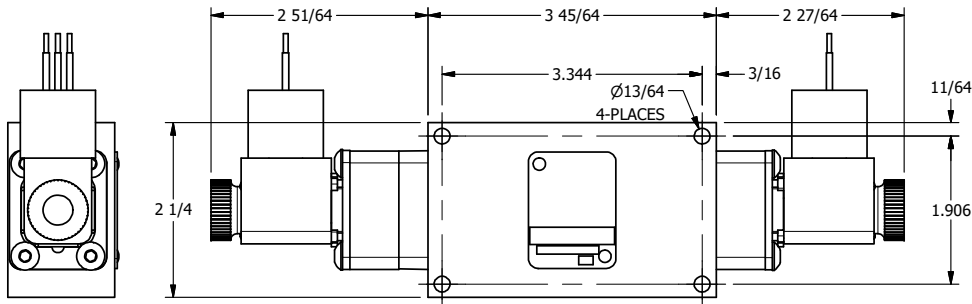

4

3

2

1

AAA
PRODUCTS
INTERNATIONAL

**AAA PRODUCTS
INTERNATIONAL**
7114 Harry Hines Blvd
Dallas, TX 75235

TITLE: 1/4" SIDE PORT, DBL SOL, 3 POS,
SPR CTR, SOL SHFT, REGEN CTR SPL,
MOLD-OVER, DUST EXCLDR

DRAWING NO.:
DIM_ESY2DJL