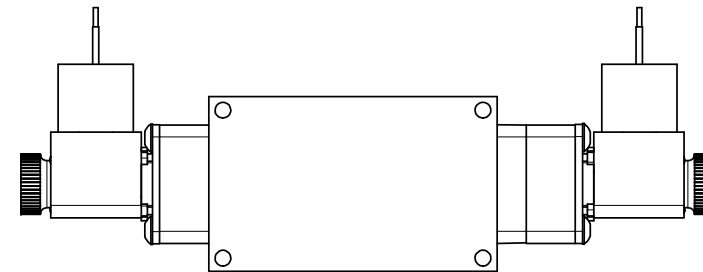

4

3

2

1

AAA
PRODUCTS
INTERNATIONAL

**AAA PRODUCTS
INTERNATIONAL**
7114 Harry Hines Blvd
Dallas, TX 75235

TITLE: 1/4" SIDE PORT, DBL SOL, 3 POS,
SPR CTR, SOL SHFT, REGEN CTR SPL,
MOLD-OVER, DUST EXCLDR

DRAWING NO.:
DIM_ESY2DJL