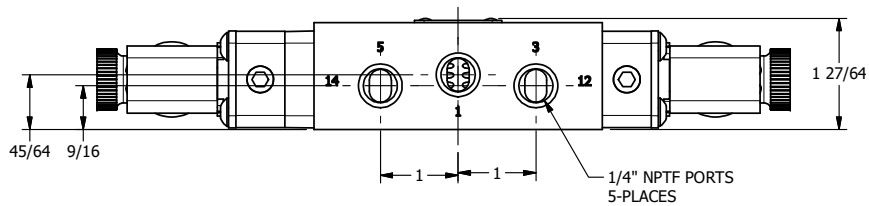

4

3

2

1

AAA
PRODUCTS
INTERNATIONAL

**AAA PRODUCTS
INTERNATIONAL**
7114 Harry Hines Blvd
Dallas, TX 75235

TITLE: 1/4" SIDE PORT, DBL SOL, 3 POS,
SPR CTR, SOL SHFT, REGEN CTR SPL,
MOLD-OVER, DUST EXCLDR

DRAWING NO.:
DIM_ESY2DJL