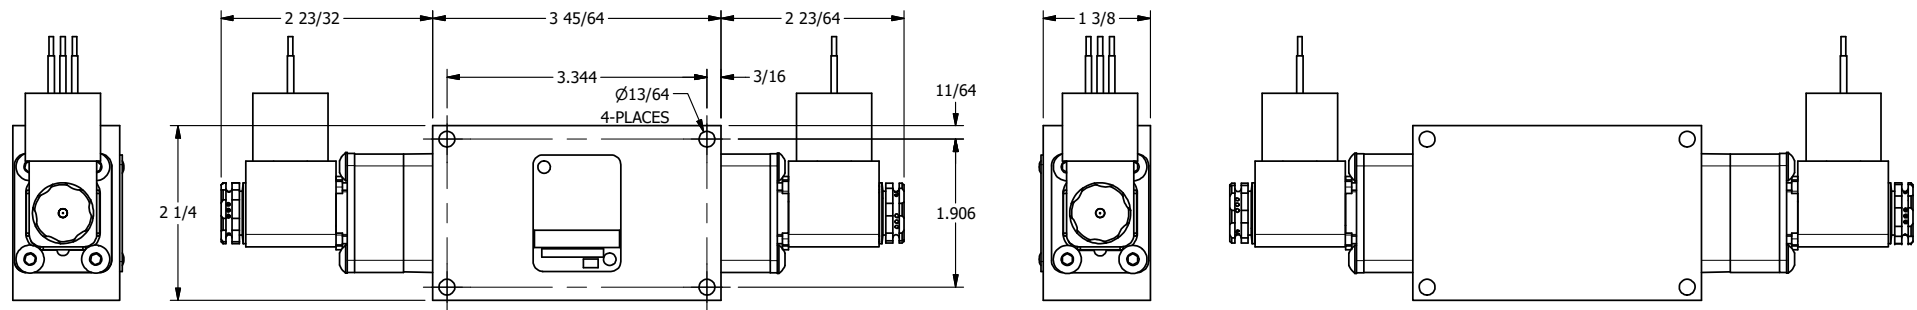

4 3 2 1

B

B

A

A

**AAA**  
PRODUCTS  
INTERNATIONAL

**AAA PRODUCTS INTERNATIONAL**  
7114 Harry Hines Blvd  
Dallas, TX 75235

TITLE: 1/4" SIDE PORT, DBL SOL, 3 POS,  
SPR CTR, SOL SHFT, REGEN CTR SPL,  
MOLD-OVER, SIDE VENT

DRAWING NO.:  
DIM\_ESY2DJC

4 3 2

THE INFORMATION CONTAINED WITHIN THIS DOCUMENT IS PROPRIETARY TO AAA PRODUCTS AND MAY NOT BE DISCLOSED WITHOUT PRIOR WRITTEN CONSENT