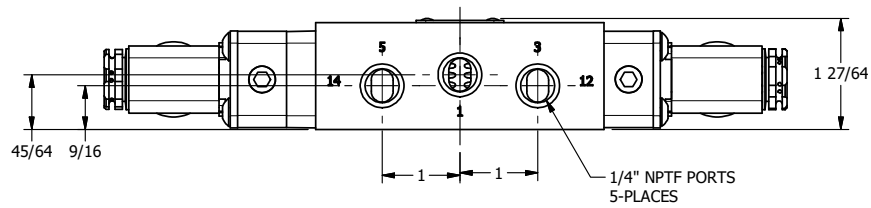

4 3 2 1

B

B

A

A

**AAA**  
PRODUCTS  
INTERNATIONAL

**AAA PRODUCTS INTERNATIONAL**  
7114 Harry Hines Blvd  
Dallas, TX 75235

TITLE: 1/4" SIDE PORT, DBL SOL, 3 POS,  
SPR CTR, SOL SHFT, REGEN CTR SPL,  
MOLD-OVER, SIDE VENT

DRAWING NO.:  
DIM\_ESY2DJC

4 3 2

THE INFORMATION CONTAINED WITHIN THIS DOCUMENT IS PROPRIETARY TO AAA PRODUCTS AND MAY NOT BE DISCLOSED WITHOUT PRIOR WRITTEN CONSENT