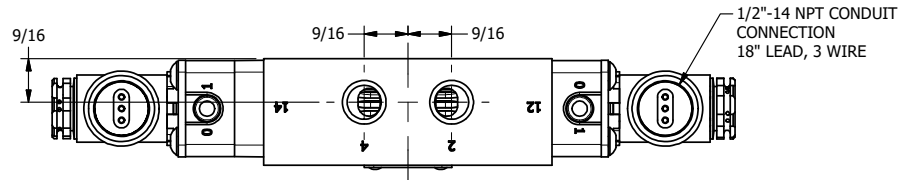

4 3 2 1

B

B

A

A

**AAA**  
PRODUCTS  
INTERNATIONAL

**AAA PRODUCTS INTERNATIONAL**  
7114 Harry Hines Blvd  
Dallas, TX 75235

TITLE: 1/4" SIDE PORT, DBL SOL, 3 POS,  
SPR CTR, SOL SHFT, REGEN CTR SPL,  
MOLD-OVER, SIDE VENT