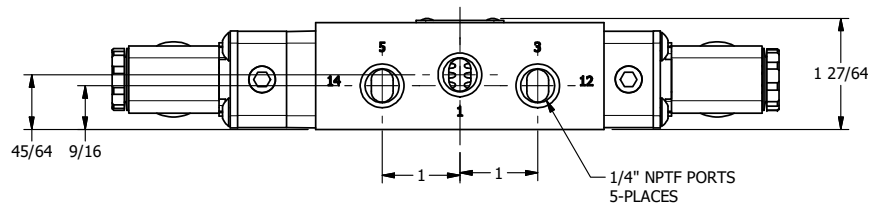

4 3 2 1

B

B

A

A

AAA
PRODUCTS
INTERNATIONAL

**AAA PRODUCTS
INTERNATIONAL**
7114 Harry Hines Blvd
Dallas, TX 75235

TITLE: 1/4" SIDE PORT, DBL SOL, 3 POS,
SPR CTR, SOL SHFT, REGEN CTR SPL,
MOLD-OVER