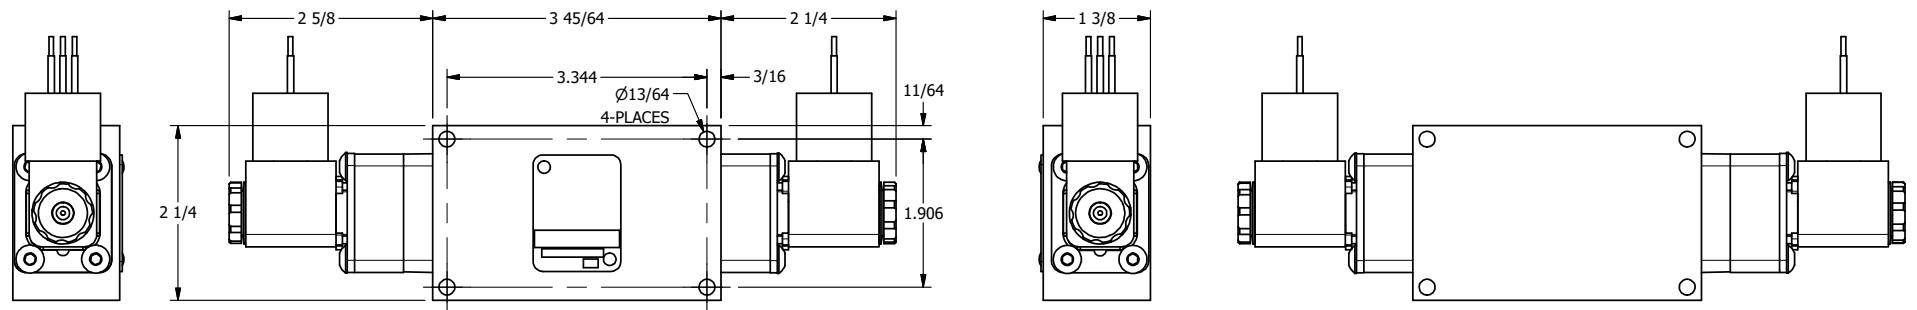

4 3 2 1

B

B

A

A

AAA
PRODUCTS
INTERNATIONAL

**AAA PRODUCTS
INTERNATIONAL**
7114 Harry Hines Blvd
Dallas, TX 75235

TITLE: 1/4" SIDE PORT, DBL SOL, 3 POS,
SPR CTR, SOL SHFT, REGEN CTR SPL,
MOLD-OVER

DRAWING NO.:
DIM_ESY2DJ

4 3 2

THE INFORMATION CONTAINED WITHIN THIS DOCUMENT IS PROPRIETARY TO AAA PRODUCTS AND MAY NOT BE DISCLOSED WITHOUT PRIOR WRITTEN CONSENT