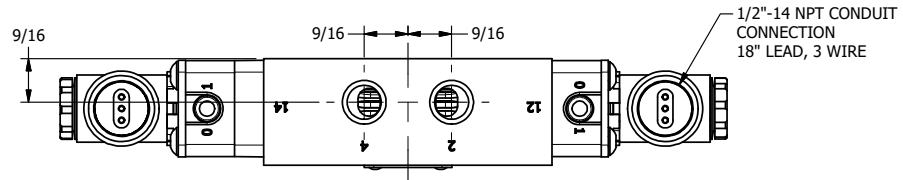

4 3 2 1

B

B

A

A

AAA
PRODUCTS
INTERNATIONAL

**AAA PRODUCTS
INTERNATIONAL**
7114 Harry Hines Blvd
Dallas, TX 75235

TITLE: 1/4" SIDE PORT, DBL SOL, 3 POS,
SPR CTR, SOL SHFT, REGEN CTR SPL,
MOLD-OVER