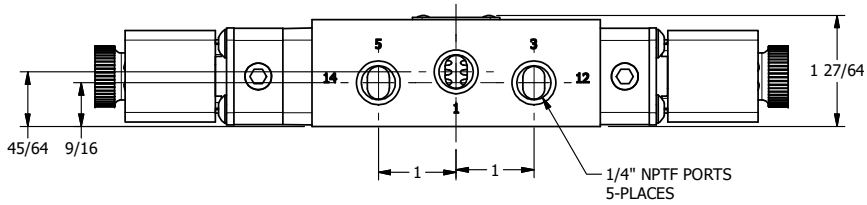

4 | 3 | 2

AAA
PRODUCTS
INTERNATIONAL

AAA PRODUCTS INTERNATIONAL
7114 Harry Hines Blvd
Dallas, TX 75235

TITLE: 1/4" SIDE PORT, DBL SOL, 3 POS,
SPR CTR, REGEN CTR SPL, HIGH TMPE,
LCKNG OVRD, DUST EXCLDR

DRAWING NO.:
DIM_ESY2DHOL

THE INFORMATION CONTAINED WITHIN THIS DOCUMENT IS PROPRIETARY TO AAA PRODUCTS AND MAY NOT BE DISCLOSED WITHOUT PRIOR WRITTEN CONSENT