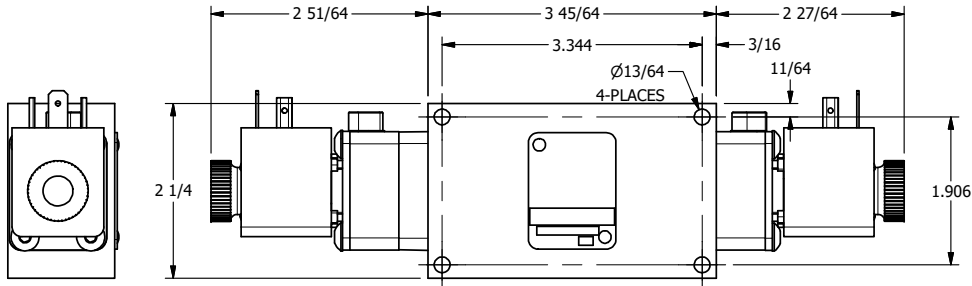

4 | 3 | 2

AAA
PRODUCTS
INTERNATIONAL

AAA PRODUCTS INTERNATIONAL
7114 Harry Hines Blvd
Dallas, TX 75235

TITLE: 1/4" SIDE PORT, DBL SOL, 3 POS,
SPR CTR, REGEN CTR SPL, HIGH TMPE,
LCKNG OVRD, DUST EXCLDR

DRAWING NO.:
DIM_ESY2DHOL

THE INFORMATION CONTAINED WITHIN THIS DOCUMENT IS PROPRIETARY TO AAA PRODUCTS AND MAY NOT BE DISCLOSED WITHOUT PRIOR WRITTEN CONSENT