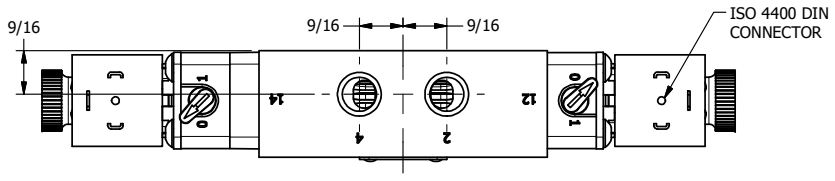

4 | 3 | 2 | 1

B

B

A

A